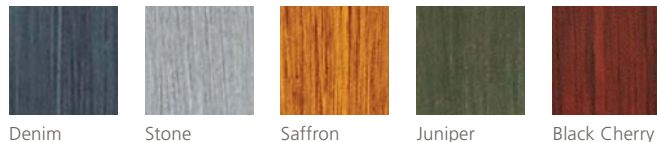

Fiberglass & Steel Doors

JW STAIN OPTIONS All stains are a medium tone.

ARCHITECTURAL & DESIGN-PRO ONLY

Amaretto Coffee Bean Espresso Hazelnut Milk Chocolate Mocha

Now available in **XPress^{3.0}**
Product Pricing... Made Easy!

Pricing Example:	Stain 2 sides - 1 color
Single Door with 2 Sidelights	Door \$354.00
6'8" DM607PS Design-Pro	Sidelights 538.00
Mahogany 3/4 Light Door.	Frame 438.00
	Total 1330.00

DOOR	PAINT LIST PRICE		STAIN LIST PRICE	
	6'8" - 7'0"	8'0"	6'8" - 7'0"	8'0"
1 Side - 1 Standard Color	\$223.00	\$245.00	\$354.00	\$389.00
2 Sides - 1 Standard Color	223.00	245.00	354.00	389.00
2 Sides - 2 Standard Colors	341.00	375.00	483.00	531.00
Zebra: 1 Std. Paint / 1 Std. Stain	483.00	531.00	483.00	531.00
SIDELIGHT	6'8" - 8'-0"		6'8" - 8'-0"	
1 Side - 1 Standard Color	\$186.00		\$269.00	
2 Sides - 1 Standard Color	186.00		269.00	
2 Sides - 2 Standard Colors	285.00		366.00	
Zebra: 1 Std. Paint / 1 Std. Stain	483.00		483.00	
OPTIONS	6'8" - 8'-0"		6'8" - 8'-0"	
Frame - Single	\$200.00		\$233.00	
Frame - Double	226.00		263.00	
Frame with 1 Sidelight	326.00		350.00	
Frame with 2 Sidelights	376.00		438.00	
Transom	100.00		117.00	
Non Standard Color ADD	70.00		—	
Doors w/6 or more Lights	50.00		83.00	
Craftsman Shelf	116.00		198.00	

Smooth-Pro Doors

STATEMENT COLOR OPTIONS

Denim Stone Saffron Juniper Black Cherry

DOOR	STATEMENT LIST PRICE	
	6'8" - 7'0"	8'0"
1 Side - 1 Standard Color	\$414.00	\$455.00
2 Sides - 1 Standard Color	414.00	455.00
2 Sides - 2 Standard Colors	564.00	620.00
SIDELIGHT	6'8" - 8'-0"	
1 Side - 1 Standard Color	\$296.00	
2 Sides - 1 Standard Color	296.00	
2 Sides - 2 Standard Colors	403.00	
OPTIONS	6'8" - 8'-0"	
Doors w/6 or more Lights	\$ 50.00	
Craftsman Shelf	116.00	

Available in Craftsman III, Madison, Monroe & Birkdale Flat Panel and Cashal, Caiman, Carrara, & Continental Raised Panel Doors

INTERIOR DOOR PAINT COLORS

Paint colors available on all JELD-WEN Moulded & BROSCO Primed Doors.