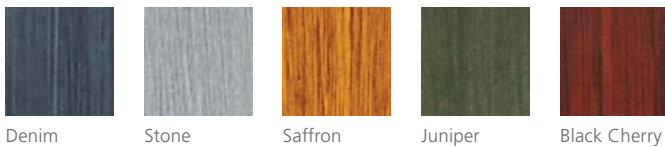

Smooth-Pro Doors

STATEMENT COLOR OPTIONS

Denim Stone Saffron Juniper Black Cherry

DOOR	STATEMENT LIST PRICE	
	6'8" - 7'0"	8'0"
1 Side - 1 Standard Color	\$414.00	\$455.00
2 Sides - 1 Standard Color	414.00	455.00
2 Sides - 2 Standard Colors	564.00	620.00
SIDELIGHT	6'8" - 8'-0"	
1 Side - 1 Standard Color	\$296.00	
2 Sides - 1 Standard Color	296.00	
2 Sides - 2 Standard Colors	403.00	
OPTIONS	6'8" - 8'-0"	
Doors w/6 or more Lights	\$ 50.00	
Craftsman Shelf	116.00	

Now available in

Carrara shown in Fog Paint Color

Craftsman III shown in Denim Statement Color

Cashal shown in Amaretto Finish

DOOR	PAINT LIST PRICE		STATEMENT LIST PRICE		WOODVIEW LIST PRICE	
	6'8" - 7'0"	8'0"	6'8" - 7'0"	8'0"	6'8" - 7'0"	8'0"
Door Slab - 2 Sides	\$122.00	\$188.00	\$356.00	\$392.00	\$301.00	\$331.00
BIFOLD	2-Door	4-Door	2-Door	4-Door	2-Door	4-Door
Bifold - 2 Sides	\$188.00	\$206.00	\$429.00	\$858.00	\$374.00	\$748.00

Available in Craftsman III, Madison, Monroe & Birkdale Flat Panel and Cashal, Caiman, Carrara, & Continental Raised Panel Doors

INTERIOR DOOR PAINT COLORS

Paint colors available on all JELD-WEN Moulded & BROSCO Primed Doors.

STATEMENT COLOR OPTIONS

Studio SL130 shown in Saffron

Statement Colors also available in Studio Collection Flush Doors

WOODVIEW FINISH OPTIONS