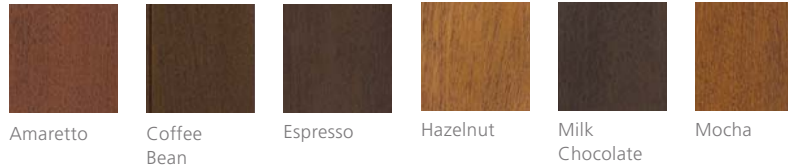

Fiberglass & Steel Doors

JW STAIN OPTIONS All stains are a medium tone.

ARCHITECTURAL & DESIGN-PRO ONLY

Amaretto Coffee Bean Espresso Hazelnut Milk Chocolate Mocha

Now available in **XPress^{3.0}**
Product Pricing... Made Easy!

Pricing Example:	Stain 2 sides - 1 color
Single Door with 2 Sidelights	Door \$354.00
6'8" DM607PS Design-Pro	Sidelights 538.00
Mahogany 3/4 Light Door.	Frame 438.00
	Total 1330.00

DOOR	PAINT LIST PRICE		STAIN LIST PRICE	
	6'8" - 7'0"	8'0"	6'8" - 7'0"	8'0"
1 Side - 1 Standard Color	\$223.00	\$245.00	\$354.00	\$389.00
2 Sides - 1 Standard Color	223.00	245.00	354.00	389.00
2 Sides - 2 Standard Colors	341.00	375.00	483.00	531.00
Zebra: 1 Std. Paint / 1 Std. Stain	483.00	531.00	483.00	531.00
SIDELIGHT	6'8" - 8'-0"		6'8" - 8'-0"	
1 Side - 1 Standard Color	\$186.00		\$269.00	
2 Sides - 1 Standard Color	186.00		269.00	
2 Sides - 2 Standard Colors	285.00		366.00	
Zebra: 1 Std. Paint / 1 Std. Stain	483.00		483.00	
OPTIONS	6'8" - 8'-0"		6'8" - 8'-0"	
Frame - Single	\$200.00		\$233.00	
Frame - Double	226.00		263.00	
Frame with 1 Sidelight	326.00		350.00	
Frame with 2 Sidelights	376.00		438.00	
Transom	100.00		117.00	
Non Standard Color ADD	70.00		—	
Doors w/6 or more Lights	50.00		83.00	
Craftsman Shelf	116.00		198.00	

Smooth-Pro Doors

STATEMENT COLOR OPTIONS

Denim Stone Saffron Juniper Black Cherry

DOOR	STATEMENT LIST PRICE	
	6'8" - 7'0"	8'0"
1 Side - 1 Standard Color	\$414.00	\$455.00
2 Sides - 1 Standard Color	414.00	455.00
2 Sides - 2 Standard Colors	564.00	620.00
SIDELIGHT	6'8" - 8'-0"	
1 Side - 1 Standard Color	\$296.00	
2 Sides - 1 Standard Color	296.00	
2 Sides - 2 Standard Colors	403.00	
OPTIONS	6'8" - 8'-0"	
Doors w/6 or more Lights	\$ 50.00	
Craftsman Shelf	116.00	

Available in Craftsman III, Madison, Monroe & Birkdale Flat Panel and Cashal, Caiman, Carrara, & Continental Raised Panel Doors

INTERIOR DOOR PAINT COLORS

Paint colors available on all JELD-WEN Moulded & BROSCO Primed Doors.