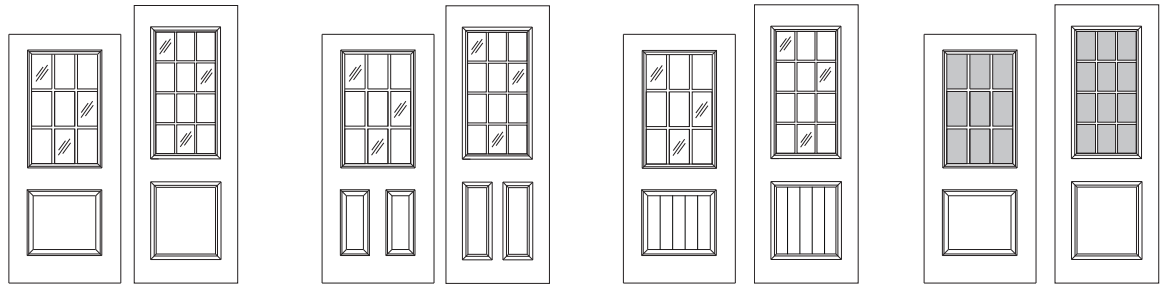

BASIC UNIT PRICING

6'-8", 7'-0" & 8'-0" DOORS

Size	Low-E 6-Light Simulated Divided Light 1-Panel	Low-E 6-Light Simulated Divided Light 2-Panel	Low-E 6-Light Simulated Divided Light Plank	Rain Glass 6-Light Simulated Divided Light 1-Panel	Rain Glass 6-Light Simulated Divided Light 2-Panel	Rain Glass 6-Light Simulated Divided Light Plank
	SP8-684SD6-LE-1P	SP8-684SD6-LE-2P	SP8-684SD6-LE-1PL	SP8-684SD6-RN-1P	SP8-684SD6-RN-2P	SP8-684SD6-RN-1PL
2'-8" x 8'-0"	\$1,362.00	\$1,362.00	\$1,362.00	\$1,660.00	\$1,660.00	\$1,660.00
2'-10"	1,362.00	1,362.00	1,362.00	1,660.00	1,660.00	1,660.00
3'-0"	1,362.00	1,362.00	1,362.00	1,660.00	1,660.00	1,660.00