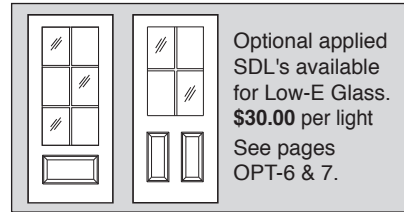

Size	Low-E	Low-E GBG 5/8" Internal Grilles White (WH)	Low-E	Low-E GBG 5/8" Internal Grilles White (WH)
	SP-607DG-LE	SP-607DG-IM12-LE	SP-684DG-LE	SP-684DG-IM9-LE
2'-6" x 6'-8" ★	$ 874.00	$ 946.00	-	-
2'-8"	874.00	946.00	$657.00 ★	$715.00 ★
2'-10"	874.00	946.00	657.00	715.00
3'-0"	874.00	946.00	657.00	715.00
	SP7-607DG-LE	SP7-607DG-IM12-LE	SP7-684DG-LE	SP7-684DG-IM9-LE
2'-6" x 7'-0" ★	$1,002.00	$1,086.00	-	-
2'-8"	1,002.00	1,086.00	$822.00 ★	$885.00 ★
2'-10"	1,002.00	1,086.00	822.00	885.00
3'-0"	1,002.00	1,086.00	822.00	885.00
	SP8-607DG-LE	SP8-607DG-IM15-LE		
2'-6" x 8'-0" ★	$1,307.00	$1,414.00	-	-
2'-8"	1,307.00	1,414.00	-	-
2'-10"	1,307.00	1,414.00	-	-
3'-0"	1,307.00	1,414.00	-	-

Smooth-Pro Set-up Unit 6'-6" Height - Single ADD $36.00 - Double ADD $72.00

SP = 6'-6"/6'-8" SP7 = 7'-0" SP8 = 8'-0"

**DOUBLE DOOR UNIT = Basic Set-up Unit
TIMES 2 PLUS $113.00**

NOTES: Items priced in *italics* are factory order – please allow additional lead time.
★ Only available with 2-3/8" backset.