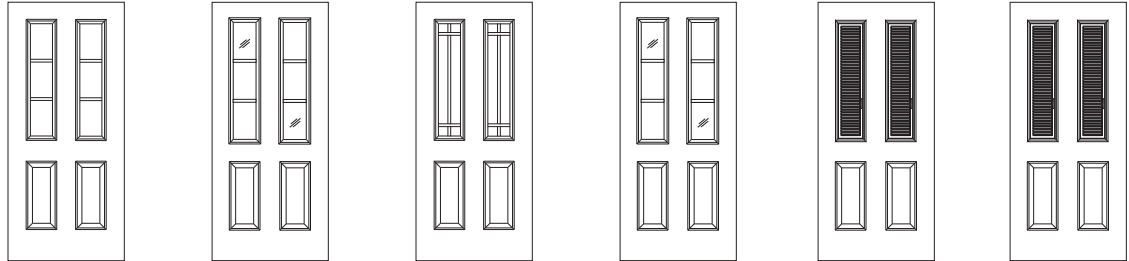

6'-8" & 7'-0" DOORS

BASIC UNIT PRICING

Size	Low-E GBG 1¹/₁₆" Contoured Grilles White (WH)	Low-E GBG 5/8" Internal Grilles White (WH)	Low-E GBG 5/8" Prairie Grilles White (WH)	Clear 3-Light 5/8" Fixed Grilles and Grilles between the Glass	Clear Raise, Lower & Tilt Blinds	Low-E Raise, Lower & Tilt Blinds
	SP-692CM3-LE	SP-692IM3-LE	SP-692PM-LE	SP-692FGBG3	SP-692RLB	SP-692RLB-LE
2'-8" x 6'-8"	$650.00	$858.00	$657.00	$663.00	$1,030.00	$1,119.00
2'-10"	650.00	858.00	657.00	663.00	1,030.00	1,119.00
3'-0"	650.00	858.00	657.00	663.00	1,030.00	1,119.00