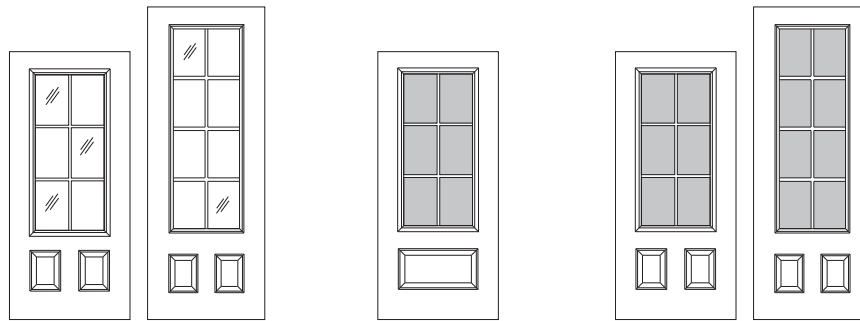

Size	Low-E 6-Light (8-Light 8'-0") Simulated Divided Lights 2-Panel	Rain Glass 6-Light Simulated Divided Lights 1-Panel	Rain Glass 6-Light (8-Light 8'-0") Simulated Divided Lights 2-Panel
	SP-607SD6-LE-2P	SP-607SD6-RN-1P	SP-607SD6-RN-2P
2'-8" x 6'-8"	$ 884.00	$1,126.00	$1,126.00
2'-10"	884.00	1,126.00	1,126.00
3'-0"	884.00	1,126.00	1,126.00
	SP8-607SD8-LE-2P		SP8-607SD8-RN-2P
2'-8" x 8'-0"	$1,435.00	—	$1,723.00
2'-10"	1,435.00	—	1,723.00
3'-0"	1,435.00	—	1,723.00

SP = 6'-6"/6'-8"   SP8 = 8'-0"

Smooth-Pro Set-up Unit 6'-6" Height - Single ADD $36.00 - Double ADD $72.00

The following **Smooth-Pro Fiberglass** Door Designs are stocked 3'-0" x 6'-8" with Reinforced Blocking - 60, 100, 224, 412, 626, 636, 662, 680, 684-2P, 686, 696, 799, 919
- Closer & Exit Device Reinforce   ADD $50.00

Custom Glass Options available. Please inquire with the BROSCO Special Order Department.

**DOUBLE DOOR UNIT = Basic Set-up Unit
TIMES 2 PLUS $113.00**

NOTES: Items priced in *italics* are factory order – please allow additional lead time.
All Rain Glass is Low-E.
Additional GBG options available as factory order, please inquire.
White Grilles are BROSCO's standard stock color. Other grille colors available factory order (Champagne, Bronze, Tan), please allow additional lead time.