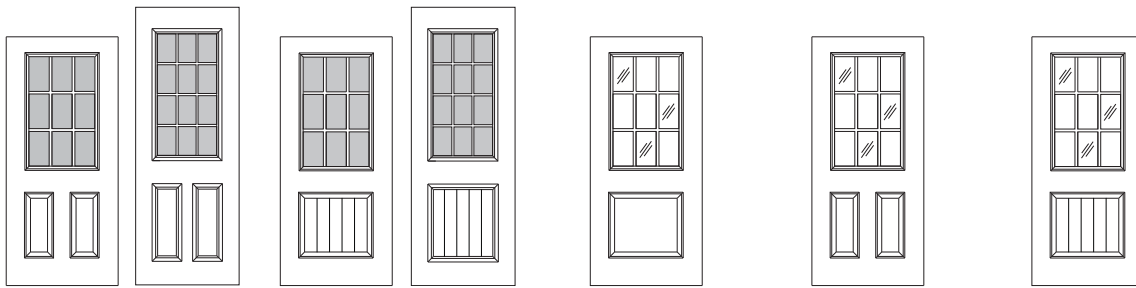

BASIC UNIT PRICING

Basic Unit Includes:

- 4⁹/₁₆" Primed Wood Jamb - Inswing w/Limited Lifetime Warranty
- Brickmould Exterior Casing - Primed
- Aluminum Adjustable Sill - Mill Finish
  - w/Hardwood Threshold & Interior Strip
  - w/Protective Sill Cover
- Compression Weatherstrip, Corner Seals & Bulb/Fin Door Bottom
- 4" x 4" Zinc Dichromate Hinges
- Single Bore - 3'-0" & 3'-6" - 2³/₄" Backset (2¹/₈" Facebore)
  - 2'-0", 2'-6", 2'-8" & 2'-10" - 2³/₈" Backset (2¹/₈" Facebore)
- Double Door Units - White Ultimate Astragal w/Bolts

SINGLE DOOR OPTIONS		6'-8" & 7'-0"	8'-0"
• 6⁹/₁₆" Primed Wood Frame - Inswing	ADD	$31.00	$48.00
• Flat Casing - Primed 1¹/₁₆" x 3¹/₂"	ADD	22.00	36.00
• Oak Sill (with 3¹/₂" sill horns) - 4⁹/₁₆" Wall	ADD	22.00	22.00
– 6⁹/₁₆" Wall	ADD	35.00	35.00
• Deadbolt Prep (2¹/₈" Facebore)	ADD	11.00	11.00
• No Primed Brickmould	DEDUCT	-14.00	-47.00
• Outswing (Mill Finish)	ADD	25.00	25.00
• Weather Out Flashing System - 4⁹/₁₆" Wall	ADD	23.70	23.70
For other Door Options, refer to Options Section (OPT).			

6'-8", 7'-0" & 8'-0" DOORS

Size	Rain Glass 9-Light (12-Light 8'-0") Simulated Divided Lights 2-Panel	Rain Glass 9-Light (12-Light 8'-0") Simulated Divided Lights Plank	Clear GBG 1¹/₁₆" Contoured Grilles White (WH) 1-Panel	Clear GBG 1¹/₁₆" Contoured Grilles White (WH) 2-Panel	Clear GBG 1¹/₁₆" Contoured Grilles White (WH) Plank
	SP-684SD9-RN-2P	SP-684SD9-RN-1PL	SP-684CM9-1P	SP-684CM9-2P	SP-684CM9-1PL
2'-6" x 6'-8"	–	–	–	$570.00	–
2'-8"	$ 999.00	$ 999.00	$570.00	570.00	$570.00
2'-10"	999.00	999.00	570.00	570.00	570.00
3'-0"	999.00	999.00	570.00	570.00	570.00
	SP7-684SD9-RN-2P	SP7-684SD9-RN-1PL	SP7-684CM9-1P	SP7-684CM9-2P	SP7-684CM9-1PL
2'-8" x 7'-0"	$1,218.00	$1,218.00	$676.00	$676.00	$676.00
2'-10"	1,218.00	1,218.00	676.00	676.00	676.00
3'-0"	1,218.00	1,218.00	676.00	676.00	676.00
	SP8-684SD12-RN-2P	SP8-684SD12-RN-1PL			
2'-8" x 8'-0"	$1,729.00	$1,729.00	–	–	–
2'-10"	1,729.00	1,729.00	–	–	–
3'-0"	1,729.00	1,729.00	–	–	–

SP = 6'-6"/6'-8"   SP7 = 7'-0"   SP8 = 8'-0"

Smooth-Pro Set-up Unit 6'-6" Height - Single ADD $36.00 - Double ADD $72.00

The following **Smooth-Pro Fiberglass** Door Designs are stocked 3'-0" x 6'-8" with Reinforced Blocking - 60, 100, 224, 412, 626, 636, 662, 680, 684-2P, 686, 696, 799, 919
- Closer & Exit Device Reinforce   ADD $50.00

Custom Glass Options available. Please inquire with the BROSCO Special Order Department.

DOUBLE DOOR UNIT = Basic Set-up Unit TIMES 2 PLUS $113.00

NOTES: Items priced in *italics* are factory order – please allow additional lead time.
All Rain Glass is Low-E.
Additional GBG options available as factory order, please inquire.
White Grilles are BROSCO's standard stock color. Other grille colors available factory order (Champagne, Bronze, Tan), please allow additional lead time.