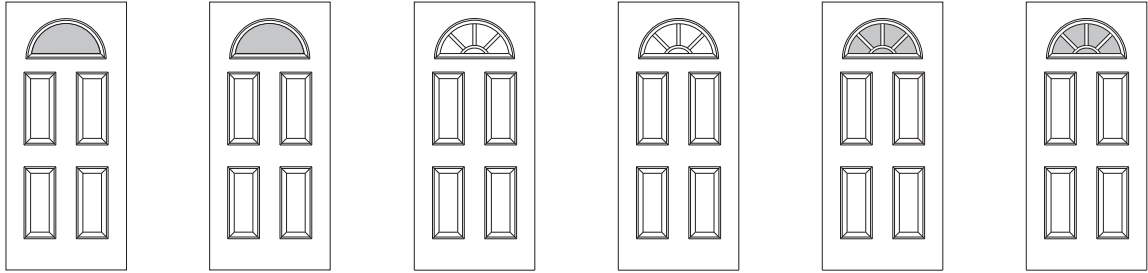

6'-8" & 7'-0" DOORS

BASIC UNIT PRICING

Size	Micro Granite	Rain Glass	Clear 5-Light Fixed Grilles	Low-E 5-Light Fixed Grilles	Micro Granite 5-Light Fixed Grilles	Rain Glass 5-Light Fixed Grilles
	SP-659MG	SP-659RN	SP-659FG5	SP-659FG5-LE	SP-659FG5-MG	SP-659FG5-RN
2'-8" x 6'-8"	$609.00	$603.00	$563.00	$572.00	$588.00	$605.00
2'-10"	609.00	603.00	563.00	572.00	588.00	605.00
3'-0"	609.00	603.00	563.00	572.00	588.00	605.00