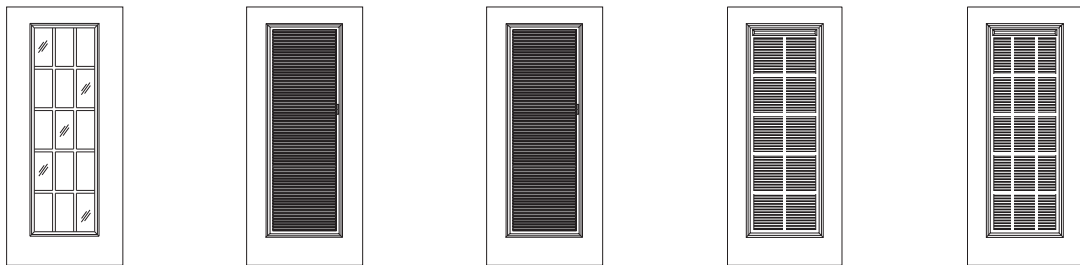

Size	Clear 15-Light 5⁸/₁₆" Fixed Grilles and Grilles between the Glass	Clear Raise, Lower & Tilt Blinds	Low-E Raise, Lower & Tilt Blinds ‡	Low-E GBG Raise, Lower & Tilt Blinds with 1¹/₁₆" Contoured Internal Grilles	Low-E GBG Raise, Lower & Tilt Blinds with 1¹/₁₆" Contoured Internal Grilles
	SP-686FGBG15	SP-686RLB	SP-686RLB-LE	SP-686BL10-LE	SP-686BL15-LE
2'-6" x 6'-8"	$666.00	$ 867.00	$ 970.00	–	–
2'-8"	666.00	867.00	970.00	$1,108.00	$1,122.00
2'-10"	666.00	867.00	970.00	1,108.00	1,122.00
3'-0"	666.00	867.00	970.00	1,108.00	1,122.00
	SP7-686FGBG15	SP7-686RLB	SP7-686RLB-LE	SP7-686BL10-LE	SP7-686BL15-LE
2'-8" x 7'-0"	$791.00	$1,016.00	$1,095.00	$1,214.00	$1,250.00
2'-10"	791.00	1,016.00	1,095.00	1,214.00	1,250.00
3'-0"	791.00	1,016.00	1,095.00	1,214.00	1,250.00
		SP8-686RLB	SP8-686RLB-LE		
2'-8" x 8'-0"	–	$1,620.00	$1,808.00	–	–
2'-10"	–	1,620.00	1,808.00	–	–
3'-0"	–	1,620.00	1,808.00	–	–

‡ Raise, Lower & Tilt Blinds are also available in Espresso, Sand, Silver Moon and Slate Gray. ADD to the price of RLB-LE $300.00 (factory order).

Clear Glass Doors