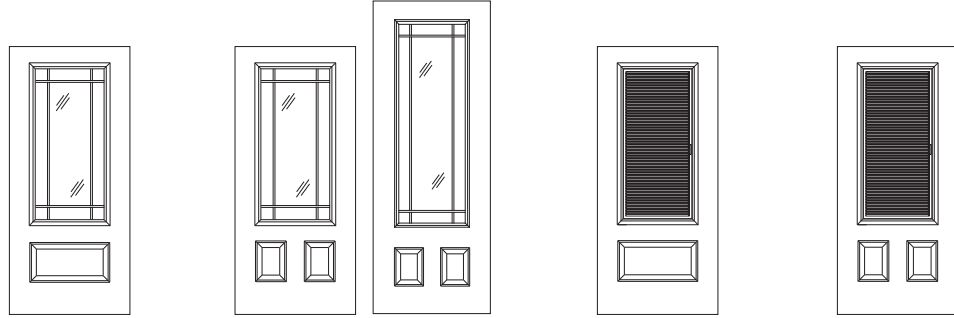

BASIC UNIT PRICING

6'-8" & 8'-0" DOORS

Size	Low-E GBG 5/8" Prairie Grilles White (WH) 1-Panel	Low-E GBG 5/8" Prairie Grilles White (WH) 2-Panel	Clear Raise, Lower & Tilt Blinds 1-Panel	Clear Raise, Lower & Tilt Blinds 2-Panel
	SP-607PM-LE-1P	SP-607PM-LE-2P	SP-607RLB-1P	SP-607RLB-2P
2'-8" x 6'-8"	$937.00	$ 937.00	$924.00	$ 924.00
2'-10"	937.00	937.00	924.00	924.00
3'-0"	937.00	937.00	924.00	924.00
		SP8-607PM-LE-2P		SP8-607RLB-2P
2'-8" x 8'-0"	-	$1,352.00	-	$1,391.00
2'-10"	-	1,352.00	-	1,391.00
3'-0"	-	1,352.00	-	1,391.00