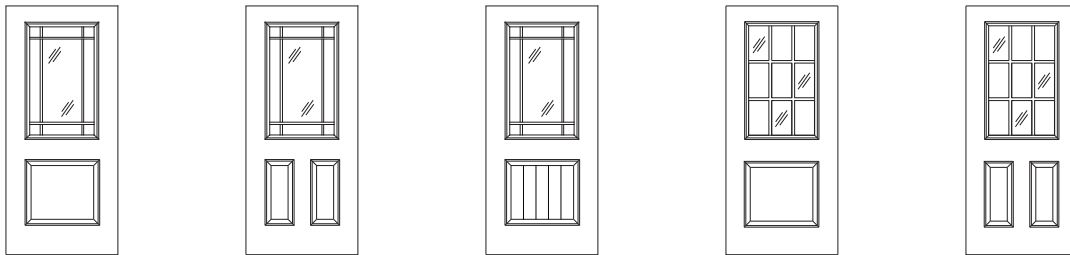

BASIC UNIT PRICING

Basic Unit Includes:

- 4⁹/₁₆" Primed Wood Jamb - Inswing w/Limited Lifetime Warranty
- Brickmould Exterior Casing - Primed
- Aluminum Adjustable Sill - Mill Finish
  - w/Hardwood Threshold & Interior Strip
  - w/Protective Sill Cover
- Compression Weatherstrip, Corner Seals & Bulb/Fin Door Bottom
- 4" x 4" Zinc Dichromate Hinges
- Single Bore - 3'-0" & 3'-6" - 2³/₄" Backset (2¹/₈" Facebore)
  - 2'-0", 2'-6", 2'-8" & 2'-10" - 2³/₈" Backset (2¹/₈" Facebore)
- Double Door Units - White Ultimate Astragal w/Bolts

SINGLE DOOR OPTIONS		6'-8" & 7'-0"	8'-0"
• 6⁹/₁₆" Primed Wood Frame - Inswing	ADD	$31.00	$48.00
• Flat Casing - Primed 1¹/₁₆" x 3¹/₂"	ADD	22.00	36.00
• Oak Sill (with 3¹/₂" sill horns) - 4⁹/₁₆" Wall	ADD	22.00	22.00
– 6⁹/₁₆" Wall	ADD	35.00	35.00
• Deadbolt Prep (2¹/₈" Facebore)	ADD	11.00	11.00
• No Primed Brickmould	DEDUCT	-14.00	-47.00
• Outswing (Mill Finish)	ADD	25.00	25.00
• Weather Out Flashing System - 4⁹/₁₆" Wall	ADD	23.70	23.70
For other Door Options, refer to Options Section (OPT).			

6'-8", 7'-0" & 8'-0" DOORS

Size	Low-E GBG 5/8" Prairie Grilles White (WH) 1-Panel	Low-E GBG 5/8" Prairie Grilles White (WH) 2-Panel	Low-E GBG 5/8" Prairie Grilles White (WH) Plank	Clear 9-Light 5/8" Fixed Grilles and Grilles between the Glass 1-Panel	Clear 9-Light 5/8" Fixed Grilles and Grilles between the Glass 2-Panel
	SP-684PM-LE-1P	SP-684PM-LE-2P	SP-684PM-LE-1PL	SP-684FGBG9-1P	SP-684FGBG9-2P
2'-6" x 6'-8"	–	–	–	–	$604.00
2'-8"	$ 687.00	$ 687.00	$ 687.00	$604.00	604.00
2'-10"	687.00	687.00	687.00	604.00	604.00
3'-0"	687.00	687.00	687.00	604.00	604.00
	SP7-684PM-LE-1P	SP7-684PM-LE-2P	SP7-684PM-LE-1PL	SP7-684FGBG9-1P	SP7-684FGBG9-2P
2'-8" x 7'-0"	$ 812.00	$ 812.00	$ 812.00	$729.00	$729.00
2'-10"	812.00	812.00	812.00	729.00	729.00
3'-0"	812.00	812.00	812.00	729.00	729.00
	SP8-684PM-LE-1P	SP8-684PM-LE-2P	SP8-684PM-LE-1PL		
2'-8" x 8'-0"	$1,260.00	$1,260.00	$1,260.00	–	–
2'-10"	1,260.00	1,260.00	1,260.00	–	–
3'-0"	1,260.00	1,260.00	1,260.00	–	–

SP = 6'-6"/6'-8" SP7 = 7'-0" SP8 = 8'-0"

Smooth-Pro Set-up Unit 6'-6" Height - Single ADD $36.00 - Double ADD $72.00

The following **Smooth-Pro Fiberglass** Door Designs are stocked 3'-0" x 6'-8" with Reinforced Blocking - 60, 100, 224, 412, 626, 636, 662, 680, 684-2P, 686, 696, 799, 919 - Closer & Exit Device Reinforce ADD **$50.00**

Custom Glass Options available. Please inquire with the BROSCO Special Order Department.

DOUBLE DOOR UNIT = Basic Set-up Unit TIMES 2 PLUS $113.00

NOTES: Items priced in *italics* are factory order – please allow additional lead time.
Additional GBG options available as factory order, please inquire.
White Grilles are BROSCO's standard stock color. Other grille colors available factory order (Champagne, Bronze, Tan), please allow additional lead time.