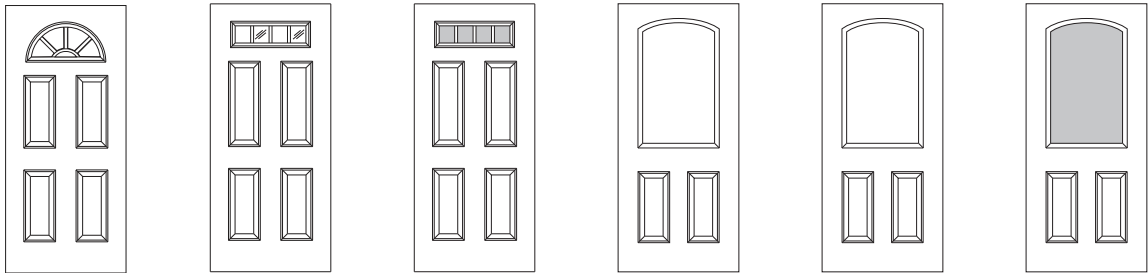

Size	Low-E GBG 5/8" Internal Grilles White (WH)	Clear 4-Light Fixed Grilles	Rain Glass 4-Light Fixed Grilles	Clear	Low-E	Rain Glass
	SP-659IM5-LE	SP-662FG4	SP-662FG4-RN	SP-673CL	SP-673LE	SP-673RN
2'-8" x 6'-8"	$661.00	$551.00	$596.00	$742.00	$791.00	$800.00
2'-10"	661.00	551.00	596.00	742.00	791.00	800.00
3'-0"	661.00	551.00	596.00	742.00	791.00	800.00
		SP7-662FG4	SP7-662FG4-RN			
2'-8" x 7'-0"	-	$657.00	$703.00	-	-	-
2'-10"	-	657.00	703.00	-	-	-
3'-0"	-	657.00	703.00	-	-	-

SP = 6'-6"/6'-8" SP7 = 7'-0"

The following **Smooth-Pro Fiberglass** Door Designs are stocked 3'-0" x 6'-8" with Reinforced Blocking - 60, 100, 224, 412, 626, 636, 662, 680, 684-2P, 686, 696, 799, 919 - Closer & Exit Device Reinforce ADD **$50.00**

Custom Glass Options available. Please inquire with the BROSCO Special Order Department.

DOUBLE DOOR UNIT = Basic Set-up Unit TIMES 2 PLUS $113.00