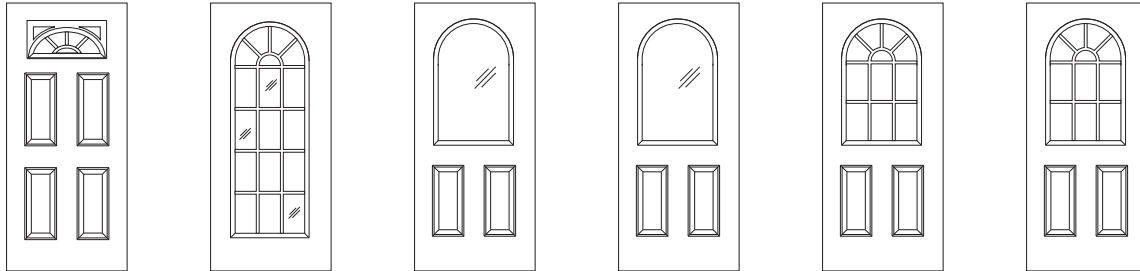

BASIC UNIT PRICING

Basic Unit Includes:

- 4⁹/₁₆" Primed Wood Jamb - Inswing w/Limited Lifetime Warranty
- Brickmould Exterior Casing - Primed
- Aluminum Adjustable Sill - Mill Finish
  - w/Hardwood Threshold & Interior Strip
  - w/Protective Sill Cover
- Compression Weatherstrip, Corner Seals & Bulb/Fin Door Bottom
- 4" x 4" Zinc Dichromate Hinges
- Single Bore - 3'-0" & 3'-6" - 2³/₄" Backset (2¹/₈" Facebore)
  2'-0", 2'-6", 2'-8" & 2'-10" - 2³/₈" Backset (2¹/₈" Facebore)
- Double Door Units - White Ultimate Astragal w/Bolts

SINGLE DOOR OPTIONS		6'-8" & 7'-0"
• 6⁹/₁₆" Primed Wood Frame - Inswing	ADD	$31.00
• Flat Casing - Primed 1¹/₁₆" x 3¹/₂"	ADD	22.00
• Oak Sill (with 3¹/₂" sill horns) - 4⁹/₁₆" Wall	ADD	22.00
– 6⁹/₁₆" Wall	ADD	35.00
• Deadbolt Prep (2¹/₈" Facebore)	ADD	11.00
• No Primed Brickmould	DEDUCT	-14.00
• Outswing (Mill Finish)	ADD	25.00
• Weather Out Flashing System - 4⁹/₁₆" Wall	ADD	23.70
For other Door Options, refer to Options Section (OPT).		

6'-8" & 7'-0"
DOORS

Size	Clear 7-Light Fixed Grilles	Low-E 17-Light Fixed Grilles	Clear	Low-E	Clear 11-Light Fixed Grilles	Low-E 11-Light Fixed Grilles
	SP-626FG7 *	SP-636FG17-LE	SP-637CL	SP-637LE	SP-637FG11	SP-637FG11-LE
2'-8" x 6'-8"	$548.00	$ 937.00	<i>$653.00</i>	$691.00	$615.00	$691.00
2'-10"	548.00	937.00	<i>653.00</i>	<i>691.00</i>	<i>615.00</i>	<i>691.00</i>
3'-0"	548.00	937.00	<i>653.00</i>	691.00	615.00	691.00
	SP7-626FG7 *	SP7-636FG17-LE				
2'-8" x 7'-0"	$703.00	$1,045.00	–	–	–	–
2'-10"	<i>703.00</i>	<i>1,045.00</i>	–	–	–	–
3'-0"	703.00	1,045.00	–	–	–	–