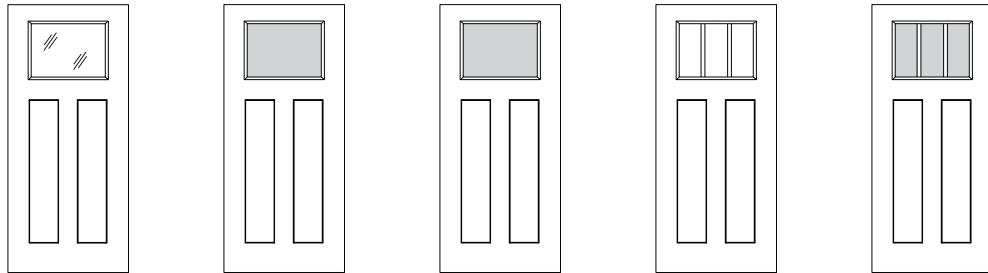

BASIC UNIT PRICING

Basic Unit Includes:

- 4⁹/₁₆" Primed Wood Jamb - Inswing w/Limited Lifetime Warranty
- Brickmould Exterior Casing - Primed
- Aluminum Adjustable Sill - Mill Finish
  - w/Hardwood Threshold & Interior Strip
  - w/Protective Sill Cover
- Compression Weatherstrip, Corner Seals & Bulb/Fin Door Bottom
- 4" x 4" Zinc Dichromate Hinges
- Single Bore - 3'-0" & 3'-6" - 2³/₄" Backset (2¹/₈" Facebore)
  2'-0", 2'-6", 2'-8" & 2'-10" - 2³/₈" Backset (2¹/₈" Facebore)
- Double Door Units - White Ultimate Astragal w/Bolts

SINGLE DOOR OPTIONS		6'-8" & 7'-0"	8'-0"
• 6⁹/₁₆" Primed Wood Frame - Inswing	ADD	$31.00	$48.00
• Flat Casing - Primed 1¹/₁₆" x 3¹/₂"	ADD	22.00	36.00
• Oak Sill (with 3¹/₂" sill horns) - 4⁹/₁₆" Wall	ADD	22.00	22.00
- 6⁹/₁₆" Wall	ADD	35.00	35.00
• Deadbolt Prep (2¹/₈" Facebore)	ADD	11.00	11.00
• No Primed Brickmould	DEDUCT	-14.00	-47.00
• Outswing (Mill Finish)	ADD	25.00	25.00
• Weather Out Flashing System - 4⁹/₁₆" Wall	ADD	23.70	23.70

For other Door Options, refer to Options Section (OPT).

6'-8" & 7'-0" DOORS

Optional applied SDL's available for Low-E Glass. **$30.00** per light See pages OPT-6 & 7.

Size	Low-E Craftsman	Micro Granite Craftsman	Rain Glass Craftsman	Low-E 3-Light Simulated Divided Lights	Micro Granite 3-Light Simulated Divided Lights
	SPC-866LE	SPC-866MG	SPC-866RN	SPC-866SD3-LE	SPC-866SD3-MG
2'-8" x 6'-8"	$686.00	$750.00	$750.00	$714.00	$763.00
2'-10"	686.00	750.00	750.00	714.00	763.00
3'-0"	686.00	750.00	750.00	714.00	763.00
	SPC7-866LE	SPC7-866MG	SPC7-866RN	SPC7-866SD3-LE	SPC7-866SD3-MG
2'-8" x 7'-0"	$793.00	$859.00	$859.00	$821.00	$872.00
2'-10"	793.00	859.00	859.00	821.00	872.00
3'-0"	793.00	859.00	859.00	821.00	872.00