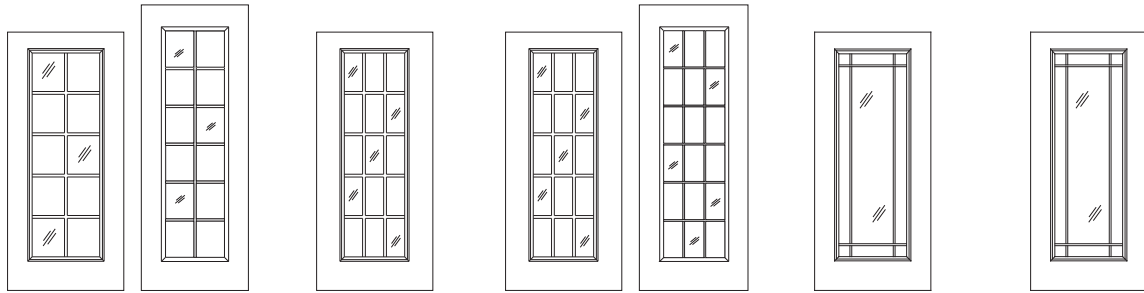

BASIC UNIT PRICING

6'-8", 7'-0" & 8'-0" DOORS

Size	Low-E GBG 1¹/₁₆" Contoured Grilles White (WH)	Clear GBG 1¹/₁₆" Contoured Grilles White (WH)	Low-E GBG 1¹/₁₆" Contoured Grilles White (WH)	Low-E Prairie Fixed Grilles	Low-E GBG 5⁸/₁₆" Prairie Grilles White (WH)
	SP-686CM10-LE	SP-686CM15	SP-686CM15-LE	SP-686PFG-LE	SP-686PM-LE
2'-6" x 6'-8"	$ 749.00	$645.00	$ 716.00	–	$812.00
2'-8"	749.00	645.00	716.00	$787.00	812.00
2'-10"	749.00	645.00	716.00	787.00	812.00
3'-0"	749.00	645.00	716.00	787.00	812.00
	SP7-686CM10-LE	SP7-686CM15	SP7-686CM15-LE	SP7-686PFG-LE	SP7-686PM-LE
2'-8" x 7'-0"	$ 889.00	$735.00	$ 806.00	$912.00	$953.00
2'-10"	889.00	735.00	806.00	912.00	953.00
3'-0"	889.00	735.00	806.00	912.00	953.00
	SP8-686CM12-LE		SP8-686CM18-LE		
2'-8" x 8'-0"	$1,388.00	–	$1,388.00	–	–
2'-10"	1,388.00	–	1,388.00	–	–
3'-0"	1,388.00	–	1,388.00	–	–