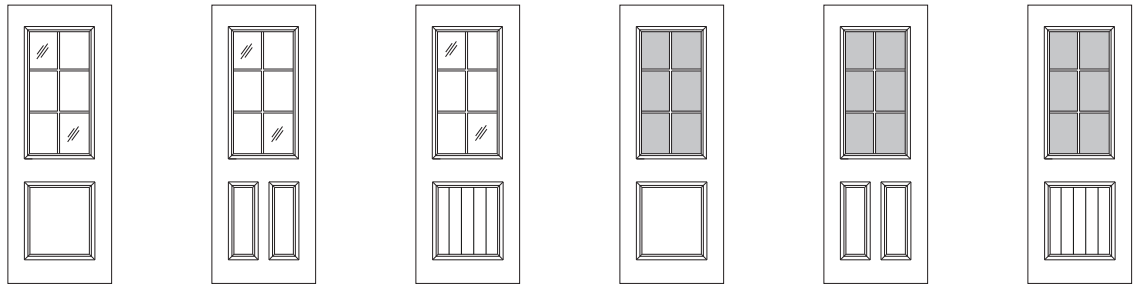

BASIC UNIT PRICING

6'-8", 7'-0" & 8'-0" DOORS

Size	Low-E 6-Light Simulated Divided Light 1-Panel	Low-E 6-Light Simulated Divided Light 2-Panel	Low-E 6-Light Simulated Divided Light Plank	Rain Glass 6-Light Simulated Divided Light 1-Panel	Rain Glass 6-Light Simulated Divided Light 2-Panel	Rain Glass 6-Light Simulated Divided Light Plank
	SP8-684SD6-LE-1P	SP8-684SD6-LE-2P	SP8-684SD6-LE-1PL	SP8-684SD6-RN-1P	SP8-684SD6-RN-2P	SP8-684SD6-RN-1PL
2'-8" x 8'-0"	\$1,362.00	\$1,362.00	\$1,362.00	\$1,660.00	\$1,660.00	\$1,660.00
2'-10"	1,362.00	1,362.00	1,362.00	1,660.00	1,660.00	1,660.00
3'-0"	1,362.00	1,362.00	1,362.00	1,660.00	1,660.00	1,660.00