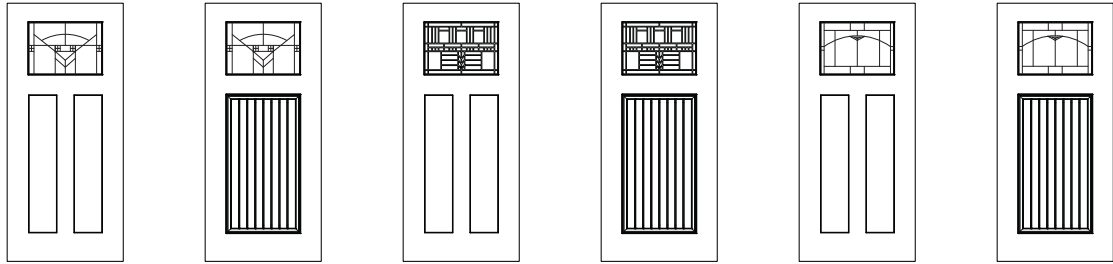

6'-8", 7'-0" & 8'-0" DOORS

BASIC UNIT PRICING

DIRECT GLAZE

- Wider Viewing Area
- Easy to Clean
- No Screw Holes or Plugs
- Low-E Energy Efficient Glass

CRAFTSMAN DOORS

Size	Greenfield Oil-Rubbed Bronze Craftsman	Greenfield Oil-Rubbed Bronze Craftsman Beadboard	Oak Park Patina Craftsman	Oak Park Patina Craftsman Beadboard	Topaz Patina Craftsman	Topaz Patina Craftsman Beadboard
	SPC-866DG-GRF	SPB-866DG-GRF	SPC-866DG-KP	SPB-866DG-KP	SPC-866DG-TPZ	SPB-866DG-TPZ
2'-8" x 6'-8"	$1,099.00	$1,099.00	$1,099.00	$1,099.00	$1,099.00	$1,099.00
2'-10"	1,099.00	1,099.00	1,099.00	1,099.00	1,099.00	1,099.00
3'-0"	1,099.00	1,099.00	1,099.00	1,099.00	1,099.00	1,099.00
	SPC7-866DG-GRF	SPB7-866DG-GRF	SPC7-866DG-KP	SPB7-866DG-KP	SPC7-866DG-TPZ	SPB7-866DG-TPZ
2'-8" x 7'-0"	$1,206.00	$1,206.00	$1,206.00	$1,206.00	$1,206.00	$1,206.00
2'-10"	1,206.00	1,206.00	1,206.00	1,206.00	1,206.00	1,206.00
3'-0"	1,206.00	1,206.00	1,206.00	1,206.00	1,206.00	1,206.00
	SPC8-866DG-GRF	SPB8-866DG-GRF	SPC8-866DG-KP	SPB8-866DG-KP	SPC8-866DG-TPZ	SPB8-866DG-TPZ
2'-10" x 8'-0"	$1,619.00	$1,619.00	$1,619.00	$1,619.00	$1,619.00	$1,619.00
3'-0"	1,619.00	1,619.00	1,619.00	1,619.00	1,619.00	1,619.00

Smooth-Pro Set-up Unit 6'-6" Height - Single ADD $36.00 - Double ADD $72.00

Optional DENTIL SHELF (3 Block)

ADD $184.00 Applied

Craftsman: SPC = 6'-6"/6'-8" SPC7 = 7'-0" SPC8 = 8'-0"
Beadboard: SPB = 6'-6"/6'-8" SPB7 = 7'-0" SPB8 = 8'-0"

**DOUBLE DOOR UNIT = Basic Set-up Unit
TIMES 2 PLUS $113.00**

NOTES: Items priced in *italics* are factory order – please allow additional lead time.