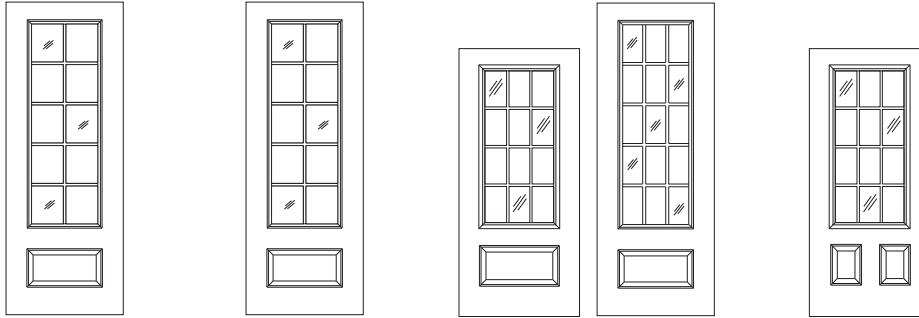

BASIC UNIT PRICING

Basic Unit Includes:

- 4⁹/₁₆" Primed Wood Jamb - Inswing w/Limited Lifetime Warranty
- Brickmould Exterior Casing - Primed
- Aluminum Adjustable Sill - Mill Finish
  - w/Hardwood Threshold & Interior Strip
  - w/Protective Sill Cover
- Compression Weatherstrip, Corner Seals & Bulb/Fin Door Bottom
- 4" x 4" Zinc Dichromate Hinges
- Single Bore - 3'-0" & 3'-6" - 2³/₄" Backset (2¹/₈" Facebore)
  2'-0", 2'-6", 2'-8" & 2'-10" - 2³/₈" Backset (2¹/₈" Facebore)
- Double Door Units - White Ultimate Astragal w/Bolts

SINGLE DOOR OPTIONS		6'-8" & 7'-0"	8'-0"
• 6⁹/₁₆" Primed Wood Frame - Inswing	ADD	$31.00	$48.00
• Flat Casing - Primed 1¹/₁₆" x 3¹/₂"	ADD	22.00	36.00
• Oak Sill (with 3¹/₂" sill horns) - 4⁹/₁₆" Wall	ADD	22.00	22.00
– 6⁹/₁₆" Wall	ADD	35.00	35.00
• Deadbolt Prep (2¹/₈" Facebore)	ADD	11.00	11.00
• No Primed Brickmould	DEDUCT	-14.00	-47.00
• Outswing (Mill Finish)	ADD	25.00	25.00
• Weather Out Flashing System - 4⁹/₁₆" Wall	ADD	23.70	23.70
For other Door Options, refer to Options Section (OPT).			

6'-8" & 8'-0" DOORS

Size	Clear 10-Light Fixed Grilles 1-Panel	Low-E 10-Light Fixed Grilles 1-Panel	Clear 12-Light (15-Light 8'-0") Fixed Grilles 1-Panel	Clear 12-Light Fixed Grilles 2-Panel
2'-8" x 6'-8"	–	–	SP-607FG12-1P $ 729.00	SP-607FG12-2P $729.00
2'-10"	–	–	729.00	729.00
3'-0"	–	–	729.00	729.00
2'-8" x 8'-0"	SP8-607FG10-1P $1,163.00	SP8-607FG10-LE-1P $1,215.00	SP8-607FG15-1P $1,160.00	–
2'-10"	1,163.00	1,215.00	1,160.00	–
3'-0"	1,163.00	1,215.00	1,160.00	–