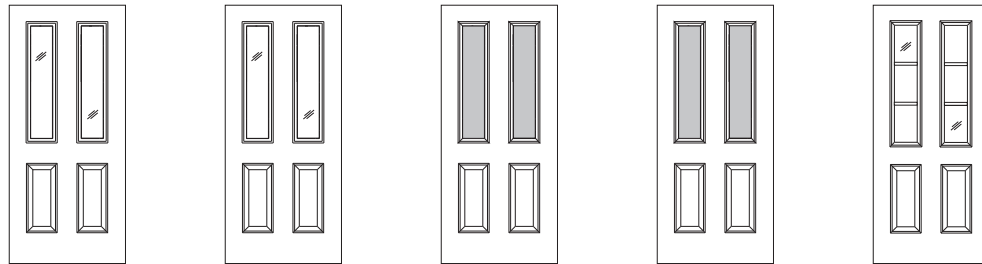

BASIC UNIT PRICING

Basic Unit Includes:

- 4⁹/₁₆" Primed Wood Jamb - Inswing w/Limited Lifetime Warranty
- Brickmould Exterior Casing - Primed
- Aluminum Adjustable Sill - Mill Finish
  - w/Hardwood Threshold & Interior Strip
  - w/Protective Sill Cover
- Compression Weatherstrip, Corner Seals & Bulb/Fin Door Bottom
- 4" x 4" Zinc Dichromate Hinges
- Single Bore - 3'-0" & 3'-6" - 2³/₄" Backset (2¹/₈" Facebore)
  2'-0", 2'-6", 2'-8" & 2'-10" - 2³/₈" Backset (2¹/₈" Facebore)
- Double Door Units - White Ultimate Astragal w/Bolts

SINGLE DOOR OPTIONS		6'-8" & 7'-0"
• 6⁹/₁₆" Primed Wood Frame - Inswing	ADD	$31.00
• Flat Casing - Primed 1¹/₁₆" x 3¹/₂"	ADD	22.00
• Oak Sill (with 3¹/₂" sill horns) - 4⁹/₁₆" Wall	ADD	22.00
– 6⁹/₁₆" Wall	ADD	35.00
• Deadbolt Prep (2¹/₈" Facebore)	ADD	11.00
• No Primed Brickmould	DEDUCT	-14.00
• Outswing (Mill Finish)	ADD	25.00
• Weather Out Flashing System - 4⁹/₁₆" Wall	ADD	23.70
For other Door Options, refer to Options Section (OPT).		

6'-8" & 7'-0" DOORS

Optional applied SDL's available for Clear and Low-E Glass. **$30.00** per light. See pages OPT-6 & 7.

Size	Clear	Low-E	Micro Granite	Rain Glass	Clear 3-Light Fixed Grilles
	SP-692CL	SP-692LE	SP-692MG	SP-692RN	SP-692FG3
2'-8" x 6'-8"	$625.00	$658.00	$780.00	$716.00	$597.00
2'-10"	<i>625.00</i>	<i>658.00</i>	<i>780.00</i>	<i>716.00</i>	<i>597.00</i>
3'-0"	625.00	658.00	780.00	716.00	597.00