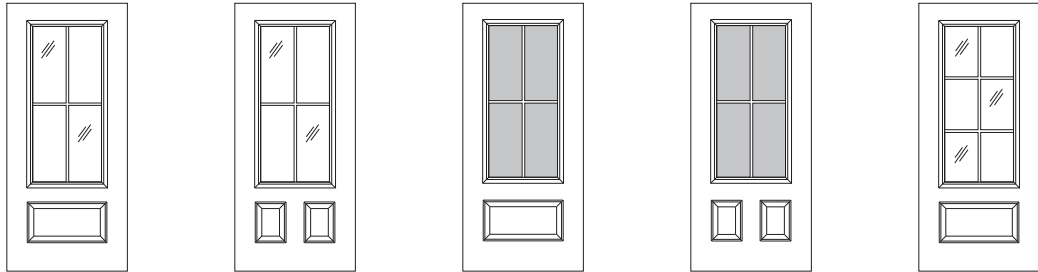

BASIC UNIT PRICING

6'-8" & 8'-0" DOORS

Size	Low-E 4-Light Simulated Divided Lights 1-Panel	Low-E 4-Light Simulated Divided Lights 2-Panel	Rain Glass 4-Light Simulated Divided Lights 1-Panel	Rain Glass 4-Light Simulated Divided Lights 2-Panel	Low-E 6-Light Simulated Divided Lights 1-Panel
	SP-607SD4-LE-1P	SP-607SD4-LE-2P	SP-607SD4-RN-1P	SP-607SD4-RN-2P	SP-607SD6-LE-1P
2'-8" x 6'-8"	$884.00	$884.00	$979.00	$979.00	$884.00
2'-10"	884.00	884.00	979.00	979.00	884.00
3'-0"	884.00	884.00	979.00	979.00	884.00