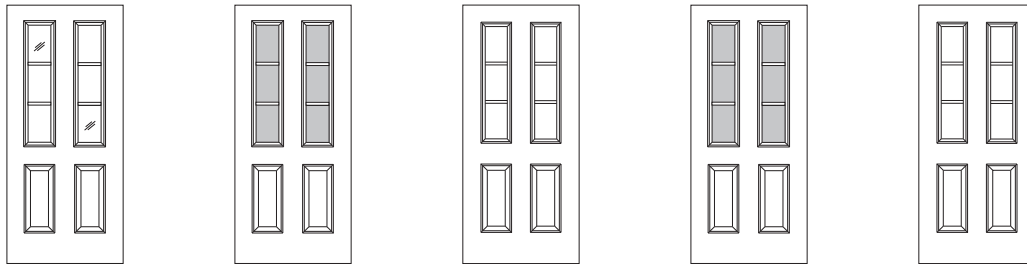

Size	Low-E 3-Light Fixed Grilles	Rain Glass 3-Light Fixed Grilles	Low-E 3-Light Simulated Divided Lights	Rain Glass 3-Light Simulated Divided Lights	Clear GBG 1¹/₁₆" Contoured Grilles White (WH)
	SP-692FG3-LE	SP-692FG3-RN	SP-692SD3-LE	SP-692SD3-RN	SP-692CM3
2'-8" x 6'-8"	$670.00	$732.00	$926.00	<i>$1,235.00</i>	$622.00
2'-10"	<i>670.00</i>	<i>732.00</i>	<i>926.00</i>	<i>1,235.00</i>	<i>622.00</i>
3'-0"	670.00	732.00	926.00	<i>1,235.00</i>	622.00

SP = 6'-6"/6'-8" SP7 = 7'-0"

Smooth-Pro Set-up Unit 6'-6" Height - Single ADD $36.00 - Double ADD $72.00

NOTES: Items priced in *italics* are factory order – please allow additional lead time.
All Micro Granite and Rain Glass is Low-E.
Additional GBG options available as factory order, please inquire.
White Grilles are BROSCO's standard stock color. Other grille colors available factory order (Champagne, Bronze, Tan), please allow additional lead time.