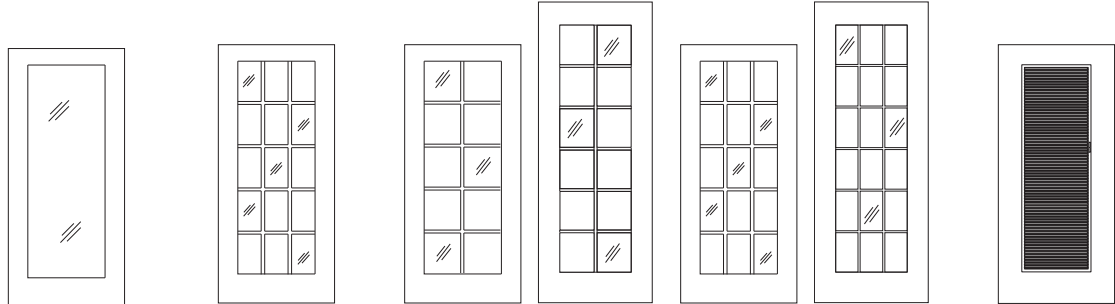

BASIC UNIT PRICING

6'-8", 7'-0" & 8'-0" DOORS

Size	Low-E	Low-E GBG ¹¹/₁₆" Contoured Grilles White (WH)	Low-E GBG ⁵/₈" Internal Grilles White (WH)	Low-E GBG ⁵/₈" Internal Grilles White (WH)	Low-E Raise, Lower & Tilt Blinds
	SP-686DG-LE	SP-686DG-CM15-LE	SP-686DG-IM10-LE	SP-686DG-IM15-LE ☼	SP-686DG-RLB-LE
2'-0" x 6'-8"	$ 746.00	–	$ 825.00	–	–
2'-4" ★	746.00	–	825.00	–	$1,108.00
2'-6" ★	746.00	$825.00	825.00	$ 825.00	1,108.00
2'-8"	746.00	825.00	825.00	825.00	1,108.00
2'-10"	746.00	825.00	825.00	825.00	1,108.00
3'-0"	746.00	825.00	825.00	825.00	1,108.00
	SP7-686DG-LE	SP7-686DG-CM15-LE	SP7-686DG-IM10-LE	SP7-686DG-IM15-LE	SP7-686DG-RLB-LE
2'-0" x 7'-0"	$ 852.00	–	$ 932.00	–	–
2'-4"	852.00	–	932.00	–	$1,228.00
2'-6" ★	852.00	$932.00	932.00	$ 932.00	1,228.00
2'-8"	852.00	932.00	932.00	932.00	1,228.00
2'-10"	852.00	932.00	932.00	932.00	1,228.00
3'-0"	852.00	932.00	932.00	932.00	1,228.00
	SP8-686DG-LE		SP8-686DG-IM12-LE	SP8-686DG-IM18-LE	SP8-686DG-RLB-LE
2'-6" x 8'-0" ★	$1,356.00	–	$1,412.00	$1,412.00	$1,466.00
2'-8"	1,356.00	–	1,412.00	1,412.00	1,466.00
2'-10"	1,356.00	–	1,412.00	1,412.00	1,466.00
3'-0"	1,356.00	–	1,412.00	1,412.00	1,466.00

Optional applied SDL's available for Low-E Glass. **$30.00** per light. See pages OPT-6 & 7.

Smooth-Pro Set-up Unit 6'-6" Height - Single ADD $36.00 - Double ADD $72.00

The following **Smooth-Pro Fiberglass** Door Designs are stocked 3'-0" x 6'-8" with Reinforced Blocking - 60, 100, 224, 412, 626, 636, 662, 680, 684-2P, 686, 696, 799, 919 - Closer & Exit Device Reinforce ADD **$50.00**

SP = 6'-6"/6'-8"   SP7 = 7'-0"   SP8 = 8'-0"

NOTES: Items priced in *italics* are factory order – please allow additional lead time.

★ Only available with 2-3/8" backset.

☼ 6'-8" also available with 7/8" internal grilles (SP-686DG-WM15-LE).

Direct Glaze Doors