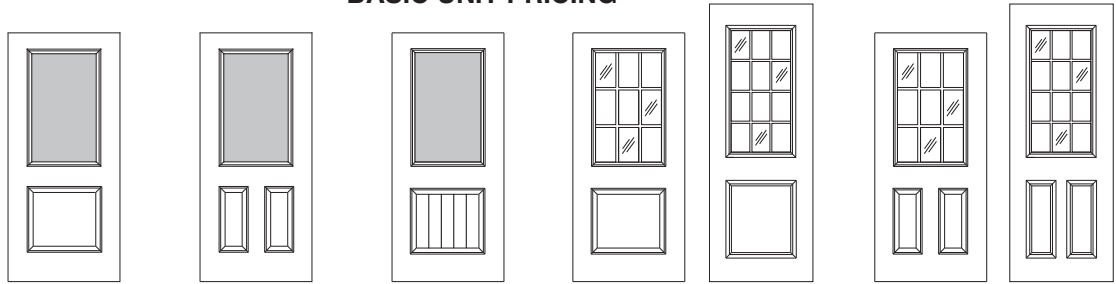

SP = 6'-6"/6'-8" SP7 = 7'-0" SP8 = 8'-0"

Smooth-Pro Set-up Unit 6'-6" Height - Single ADD \$36.00 - Double ADD \$72.00

6'-8", 7'-0" & 8'-0"
DOORS

BASIC UNIT PRICING

Size	Rain Glass 1-Panel	Rain Glass 2-Panel	Rain Glass Plank	Clear 9-Light (12-Light 8'-0") Fixed Grilles 1-Panel	Clear 9-Light (12-Light 8'-0") Fixed Grilles 2-Panel
	SP-684RN-1P	SP-684RN-2P	SP-684RN-1PL	SP-684FG9-1P	SP-684FG9-2P
2'-6" x 6'-8"	–	\$ 628.00	–	–	\$ 553.00
2'-8"	\$ 628.00	628.00	\$ 628.00	\$ 553.00	553.00
2'-10"	628.00	628.00	628.00	553.00	553.00
3'-0"	628.00	628.00	628.00	553.00	553.00
	SP7-684RN-1P	SP7-684RN-2P	SP7-684RN-1PL	SP7-684FG9-1P	SP7-684FG9-2P
2'-8" x 7'-0"	\$ 753.00	\$ 753.00	\$ 753.00	\$ 660.00	\$ 660.00
2'-10"	753.00	753.00	753.00	660.00	660.00
3'-0"	753.00	753.00	753.00	660.00	660.00
	SP8-684RN-1P	SP8-684RN-2P	SP8-684RN-1P	SP8-684FG12-1P	SP8-684FG12-2P
2'-8" x 8'-0"	\$1,180.00	\$1,180.00	\$1,180.00	\$1,050.00	\$1,050.00
2'-10"	1,180.00	1,180.00	1,180.00	1,050.00	1,050.00
3'-0"	1,180.00	1,180.00	1,180.00	1,050.00	1,050.00