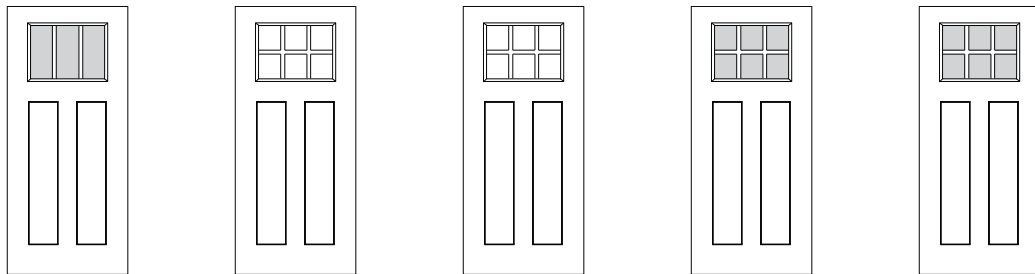

Size	Rain Glass 3-Light Simulated Divided Lights	Clear 6-Light Fixed Grilles	Low-E 6-Light Simulated Divided Lights	Micro Granite 6-Light Simulated Divided Lights	Rain Glass 6-Light Simulated Divided Lights
	SPC-866SD3-RN	SPC-866FG6	SPC-866SD6-LE	SPC-866SD6-MG	SPC-866SD6-RN
2'-8" x 6'-8"	$763.00	$643.00	$721.00	$773.00	$773.00
2'-10"	763.00	643.00	721.00	773.00	773.00
3'-0"	763.00	643.00	721.00	773.00	773.00
	SPC7-866SD3-RN	SPC7-866FG6	SPC7-866SD6-LE	SPC7-866SD6-MG	SPC7-866SD6-RN
2'-8" x 7'-0"	$872.00	$750.00	$830.00	$881.00	$881.00
2'-10"	872.00	750.00	830.00	881.00	881.00
3'-0"	872.00	750.00	830.00	881.00	881.00

Smooth-Pro Set-up Unit 6'-6" Height - Single ADD $36.00 - Double ADD $72.00

Craftsman: SPC = 6'-8" SPC7 = 7'-0"

DOUBLE DOOR UNIT = Basic Set-up Unit TIMES 2 PLUS $113.00

Custom Glass Options available. Please inquire with the BROSCO Special Order Department.

Optional DENTIL SHELF

(3 Block)

ADD $184.00 Applied