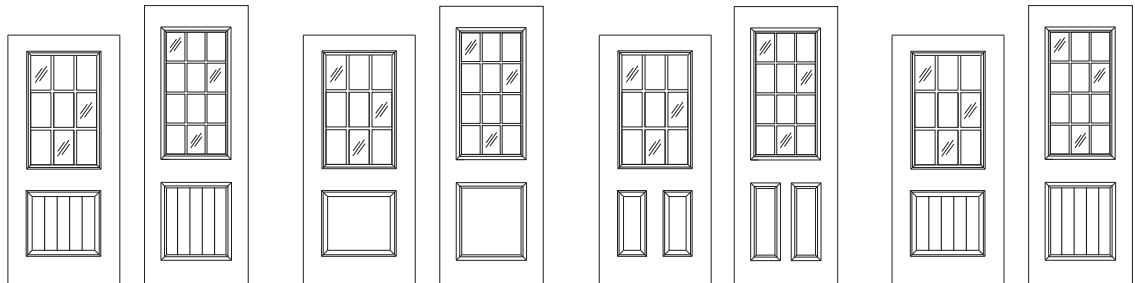

SP = 6'-6"/6'-8" SP7 = 7'-0" SP8 = 8'-0"

Smooth-Pro Set-up Unit 6'-6" Height - Single ADD \$36.00 - Double ADD \$72.00

6'-8", 7'-0" & 8'-0"
DOORS

BASIC UNIT PRICING

Size	Rain Glass 1-Panel	Rain Glass 2-Panel	Rain Glass Plank	Clear 9-Light (12-Light 8'-0") Fixed Grilles 1-Panel	Clear 9-Light (12-Light 8'-0") Fixed Grilles 2-Panel
	SP-684RN-1P	SP-684RN-2P	SP-684RN-1PL	SP-684FG9-1P	SP-684FG9-2P
2'-6" x 6'-8"	–	\$ 628.00	–	–	\$ 553.00
2'-8"	\$ 628.00	628.00	\$ 628.00	\$ 553.00	553.00
2'-10"	628.00	628.00	628.00	553.00	553.00
3'-0"	628.00	628.00	628.00	553.00	553.00
	SP7-684RN-1P	SP7-684RN-2P	SP7-684RN-1PL	SP7-684FG9-1P	SP7-684FG9-2P
2'-8" x 7'-0"	\$ 753.00	\$ 753.00	\$ 753.00	\$ 660.00	\$ 660.00
2'-10"	753.00	753.00	753.00	660.00	660.00
3'-0"	753.00	753.00	753.00	660.00	660.00
	SP8-684RN-1P	SP8-684RN-2P	SP8-684RN-1P	SP8-684FG12-1P	SP8-684FG12-2P
2'-8" x 8'-0"	\$1,180.00	\$1,180.00	\$1,180.00	\$1,050.00	\$1,050.00
2'-10"	1,180.00	1,180.00	1,180.00	1,050.00	1,050.00
3'-0"	1,180.00	1,180.00	1,180.00	1,050.00	1,050.00