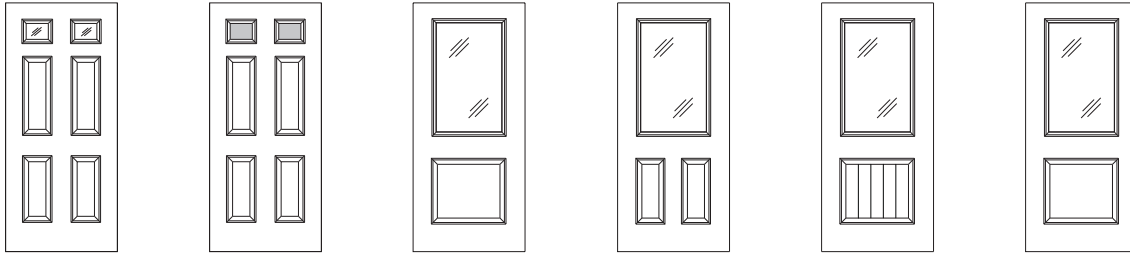

BASIC UNIT PRICING

Basic Unit Includes:

- 4⁹/₁₆" Primed Wood Jamb - Inswing w/Limited Lifetime Warranty
- Brickmould Exterior Casing - Primed
- Aluminum Adjustable Sill - Mill Finish
  - w/Hardwood Threshold & Interior Strip
  - w/Protective Sill Cover
- Compression Weatherstrip, Corner Seals & Bulb/Fin Door Bottom
- 4" x 4" Zinc Dichromate Hinges
- Single Bore - 3'-0" & 3'-6" - 2³/₈" Backset (2¹/₈" Facebore)
  2'-0", 2'-6", 2'-8" & 2'-10" - 2³/₈" Backset (2¹/₈" Facebore)
- Double Door Units - White Ultimate Astragal w/Bolts

SINGLE DOOR OPTIONS		6'-8" & 7'-0"	8'-0"
• 6⁹/₁₆" Primed Wood Frame - Inswing	ADD	$31.00	$48.00
• Flat Casing - Primed 1¹/₁₆" x 3¹/₂"	ADD	22.00	36.00
• Oak Sill (with 3¹/₂" sill horns) - 4⁹/₁₆" Wall	ADD	22.00	22.00
– 6⁹/₁₆" Wall	ADD	35.00	35.00
• Deadbolt Prep (2¹/₈" Facebore)	ADD	11.00	11.00
• No Primed Brickmould	DEDUCT	-14.00	-47.00
• Outswing (Mill Finish)	ADD	25.00	25.00
• Weather Out Flashing System - 4⁹/₁₆" Wall	ADD	23.70	23.70

For other Door Options, refer to Options Section (OPT).

6'-8", 7'-0" & 8'-0" DOORS

Size	Clear	Rain Glass	Clear 1-Panel	Clear 2-Panel	Clear Plank	Low-E 1-Panel
	SP-680CL	SP-680RN	SP-684CL-1P	SP-684CL-2P	SP-684CL-1PL	SP-684LE-1P
2'-6" x 6'-8"	$533.00	$615.00	–	$ 553.00	–	–
2'-8"	533.00	615.00	$ 553.00	553.00	$ 553.00	$ 595.00
2'-10"	533.00	615.00	553.00	553.00	553.00	595.00
3'-0"	533.00	615.00	553.00	553.00	553.00	595.00
	SP7-680CL	SP7-680RN	SP7-684CL-1P	SP7-684CL-2P	SP7-684CL-1PL	SP7-684LE-1P
2'-8" x 7'-0"	$640.00	$721.00	$ 679.00	$ 679.00	$ 679.00	$ 720.00
2'-10"	640.00	721.00	679.00	679.00	679.00	720.00
3'-0"	640.00	721.00	679.00	679.00	679.00	720.00
			SP8-684CL-1P	SP8-684CL-2P	SP8-684CL-1PL	SP8-684LE-1P
2'-8" x 8'-0"	–	–	$1,089.00	$1,089.00	$1,089.00	$1,206.00
2'-10"	–	–	1,089.00	1,089.00	1,089.00	1,206.00
3'-0"	–	–	1,089.00	1,089.00	1,089.00	1,206.00

Optional applied SDL's available for Clear and Low-E Glass. **$30.00** per light. See pages OPT-6 & 7.