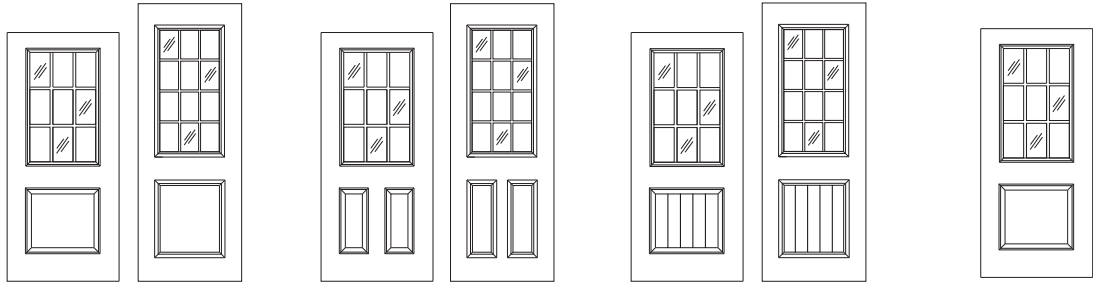

BASIC UNIT PRICING

6'-8", 7'-0" & 8'-0" DOORS

Size	Low-E GBG 1¹/₁₆" Contoured Grilles White (WH) 1-Panel	Low-E GBG 1¹/₁₆" Contoured Grilles White (WH) 2-Panel	Low-E GBG 1¹/₁₆" Contoured Grilles White (WH) Plank	Low-E GBG 5⁸/₈" Internal Grilles White (WH) 1-Panel
	SP-684CM9-LE-1P	SP-684CM9-LE-2P	SP-684CM9-LE-1PL	SP-684IM9-LE-1P
2'-8" x 6'-8"	$ 616.00	$ 616.00	<i>$ 616.00</i>	$657.00
2'-10"	<i>616.00</i>	616.00	<i>616.00</i>	<i>657.00</i>
3'-0"	616.00	616.00	616.00	657.00
	SP7-684CM9-LE-1P	SP7-684CM9-LE-2P	SP7-684CM9-LE-1PL	SP7-684IM9-LE-1P
2'-8" x 7'-0"	<i>$ 722.00</i>	$ 722.00	<i>$ 722.00</i>	<i>$782.00</i>
2'-10"	<i>722.00</i>	722.00	<i>722.00</i>	<i>782.00</i>
3'-0"	722.00	722.00	<i>722.00</i>	782.00
	SP8-684CM12-LE-1P	SP8-684CM12-LE-2P	SP8-684CM12-LE-1PL	
2'-8" x 8'-0"	<i>$1,162.00</i>	<i>$1,162.00</i>	<i>$1,162.00</i>	-
2'-10"	<i>1,162.00</i>	<i>1,162.00</i>	<i>1,162.00</i>	-
3'-0"	1,162.00	1,162.00	<i>1,162.00</i>	-