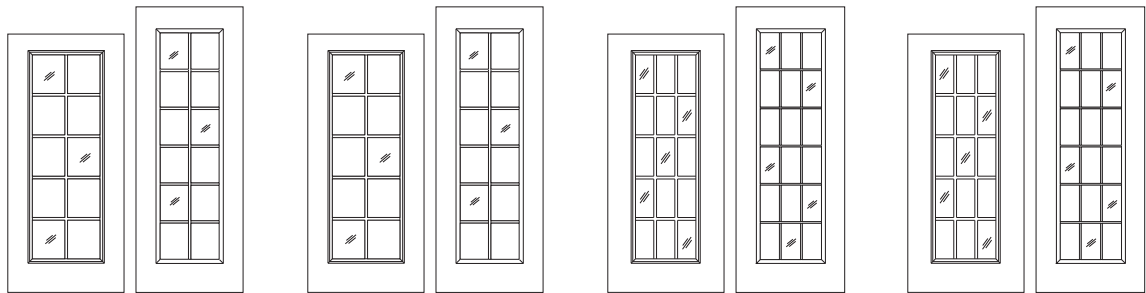

BASIC UNIT PRICING

6'-8", 7'-0" & 8'-0" DOORS

Size	Clear 10-Light (12-Light 8'-0") Fixed Grilles	Low-E 10-Light (12-Light 8'-0") Fixed Grilles	Clear 15-Light (18-Light 8'-0") Fixed Grilles	Low-E 15-Light (18-Light 8'-0") Fixed Grilles
	SP-686FG10	SP-686FG10-LE	SP-686FG15	SP-686FG15-LE
2'-6" x 6'-8"	$ 622.00	$ 676.00	$ 618.00	$ 676.00
2'-8"	622.00	676.00	618.00	676.00
2'-10"	622.00	676.00	618.00	676.00
3'-0"	622.00	676.00	618.00	676.00
	SP7-686FG10	SP7-686FG10-LE	SP7-686FG15	SP7-686FG15-LE
2'-8" x 7'-0"	$ 753.00	$ 834.00	$ 732.00	$ 809.00
2'-10"	753.00	834.00	732.00	809.00
3'-0"	753.00	834.00	732.00	809.00
	SP8-686FG12	SP8-686FG12-LE	SP8-686FG18	SP8-686FG18-LE
2'-8" x 8'-0"	$1,214.00	$1,312.00	$1,224.00	$1,320.00
2'-10"	1,214.00	1,312.00	1,224.00	1,320.00
3'-0"	1,214.00	1,312.00	1,224.00	1,320.00