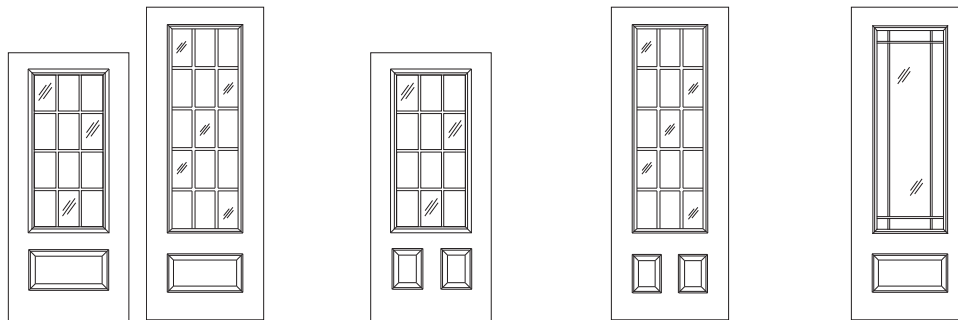

Size	Low-E 12-Light (15-Light 8'-0") Fixed Grilles 1-Panel	Low-E 12-Light Fixed Grilles 2-Panel	Clear 15-Light 5/8" Fixed Grilles and Grilles between the Glass 2-Panel	Low-E Prairie Fixed Grilles 1-Panel
2'-8" x 6'-8"	SP-607FG12-LE-1P $ 786.00	SP-607FG12-LE-2P $786.00	–	–
2'-10"	786.00	786.00	–	–
3'-0"	786.00	786.00	–	–
2'-8" x 8'-0"	SP8-607FG15-LE-1P $1,214.00	–	SP8-607FGBG15-2P $1,215.00	SP8-607PFG-LE-1P $1,318.00
2'-10"	1,214.00	–	1,215.00	1,318.00
3'-0"	1,214.00	–	1,215.00	1,318.00

Clear Glass Doors