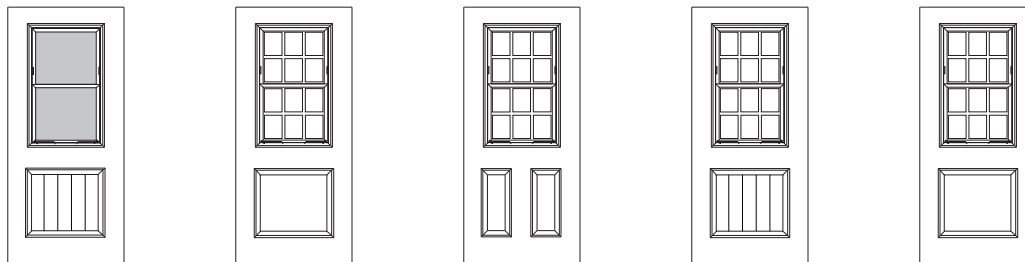

Size	Rain Glass Venting (Screen included) Plank	Clear GBG Venting with 5/8" Internal Grilles White (WH) (Screen included) 1-Panel	Clear GBG Venting with 5/8" Internal Grilles White (WH) (Screen included) 2-Panel	Clear GBG Venting with 5/8" Internal Grilles White (WH) (Screen included) Plank	Low-E GBG Venting with 5/8" Internal Grilles White (WH) (Screen included) 1-Panel
	SP-799RN-1PL	SP-799IM-1P	SP-799IM-2P	SP-799IM-1PL	SP-799IM-LE-1P
2'-8" x 6'-8"	<i>$720.00</i>	$773.00	$773.00	<i>$773.00</i>	$834.00
2'-10"	<i>720.00</i>	<i>773.00</i>	773.00	<i>773.00</i>	<i>834.00</i>
3'-0"	720.00	773.00	773.00	773.00	834.00
	SP7-799RN-1PL	SP7-799IM-1P	SP7-799IM-2P	SP7-799IM-1PL	SP7-799IM-LE-1P
2'-8" x 7'-0"	<i>$827.00</i>	<i>$881.00</i>	$881.00	<i>$881.00</i>	<i>$942.00</i>
2'-10"	<i>827.00</i>	<i>881.00</i>	<i>881.00</i>	<i>881.00</i>	<i>942.00</i>
3'-0"	<i>827.00</i>	881.00	881.00	<i>881.00</i>	942.00

Clear Glass Doors