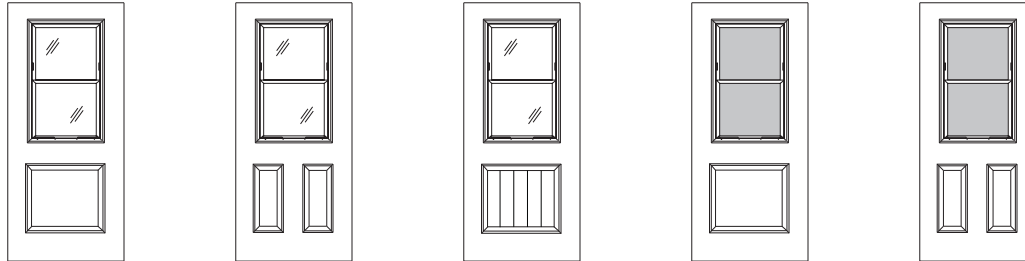

BASIC UNIT PRICING

Basic Unit Includes:

- 4⁹/₁₆" Primed Wood Jamb - Inswing w/Limited Lifetime Warranty
- Brickmould Exterior Casing - Primed
- Aluminum Adjustable Sill - Mill Finish
  - w/Hardwood Threshold & Interior Strip
  - w/Protective Sill Cover
- Compression Weatherstrip, Corner Seals & Bulb/Fin Door Bottom
- 4" x 4" Zinc Dichromate Hinges
- Single Bore - 3'-0" & 3'-6" - 2³/₄" Backset (2¹/₈" Facebore)
  2'-0", 2'-6", 2'-8" & 2'-10" - 2³/₈" Backset (2¹/₈" Facebore)
- Double Door Units - White Ultimate Astragal w/Bolts

SINGLE DOOR OPTIONS		6'-8" & 7'-0"
• 6⁹/₁₆" Primed Wood Frame - Inswing	ADD	$31.00
• Flat Casing - Primed 1¹/₁₆" x 3¹/₂"	ADD	22.00
• Oak Sill (with 3¹/₂" sill horns) - 4⁹/₁₆" Wall	ADD	22.00
– 6⁹/₁₆" Wall	ADD	35.00
• Deadbolt Prep (2¹/₈" Facebore)	ADD	11.00
• No Primed Brickmould	DEDUCT	-14.00
• Outswing (Mill Finish)	ADD	25.00
• Weather Out Flashing System - 4⁹/₁₆" Wall	ADD	23.70
For other Door Options, refer to Options Section (OPT).		

6'-8" & 7'-0" DOORS

Size	Low-E Venting (Screen included) 1-Panel	Low-E Venting (Screen included) 2-Panel	Low-E Venting (Screen included) Plank	Rain Glass Venting (Screen included) 1-Panel	Rain Glass Venting (Screen included) 2-Panel
	SP-799LE-1P	SP-799LE-2P	SP-799LE-1PL	SP-799RN-1P	SP-799RN-2P
2'-8" x 6'-8"	$719.00	$719.00	<i>$719.00</i>	$720.00	$720.00
2'-10"	<i>719.00</i>	719.00	<i>719.00</i>	<i>720.00</i>	720.00
3'-0"	719.00	719.00	719.00	720.00	720.00
	SP7-799LE-1P	SP7-799LE-2P	SP7-799LE-1PL	SP7-799RN-1P	SP7-799RN-2P
2'-8" x 7'-0"	<i>$825.00</i>	$825.00	<i>$825.00</i>	<i>$827.00</i>	$827.00
2'-10"	<i>825.00</i>	<i>825.00</i>	<i>825.00</i>	<i>827.00</i>	<i>827.00</i>
3'-0"	825.00	825.00	<i>825.00</i>	827.00	827.00