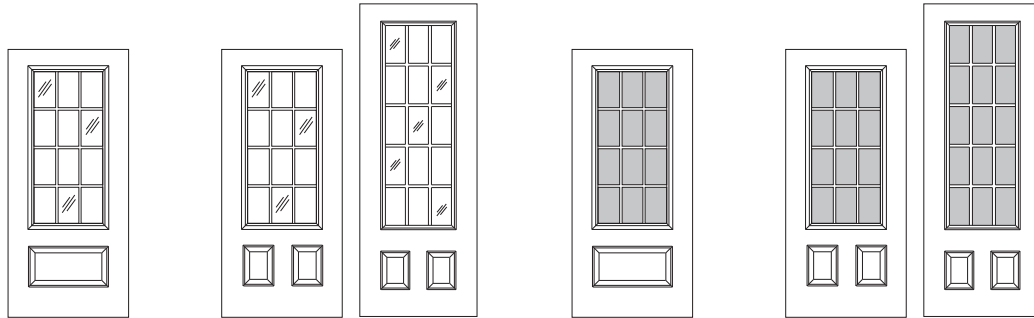

BASIC UNIT PRICING

Basic Unit Includes:

- 4⁹/₁₆" Primed Wood Jamb - Inswing w/Limited Lifetime Warranty
- Brickmould Exterior Casing - Primed
- Aluminum Adjustable Sill - Mill Finish
  - w/Hardwood Threshold & Interior Strip
  - w/Protective Sill Cover
- Compression Weatherstrip, Corner Seals & Bulb/Fin Door Bottom
- 4" x 4" Zinc Dichromate Hinges
- Single Bore - 3'-0" & 3'-6" - 2³/₄" Backset (2¹/₈" Facebore)
  2'-0", 2'-6", 2'-8" & 2'-10" - 2³/₈" Backset (2¹/₈" Facebore)
- Double Door Units - White Ultimate Astragal w/Bolts

SINGLE DOOR OPTIONS		6'-8" & 7'-0"	8'-0"
• 6⁹/₁₆" Primed Wood Frame - Inswing	ADD	$31.00	$48.00
• Flat Casing - Primed 1¹/₁₆" x 3¹/₂"	ADD	22.00	36.00
• Oak Sill (with 3¹/₂" sill horns) - 4⁹/₁₆" Wall	ADD	22.00	22.00
– 6⁹/₁₆" Wall	ADD	35.00	35.00
• Deadbolt Prep (2¹/₈" Facebore)	ADD	11.00	11.00
• No Primed Brickmould	DEDUCT	-14.00	-47.00
• Outswing (Mill Finish)	ADD	25.00	25.00
• Weather Out Flashing System - 4⁹/₁₆" Wall	ADD	23.70	23.70
For other Door Options, refer to Options Section (OPT).			

6'-8" & 8'-0" DOORS

Size	Low-E 12-Light Simulated Divided Lights 1-Panel	Low-E 12-Light (15-Light 8'-0") Simulated Divided Lights 2-Panel	Rain Glass 12-Light Simulated Divided Lights 1-Panel	Rain Glass 12-Light (15-Light 8'-0") Simulated Divided Lights 2-Panel
	SP-607SD12-LE-1P	SP-607SD12-LE-2P	SP-607SD12-RN-1P	SP-607SD12-RN-2P
2'-8" x 6'-8"	$925.00	$ 925.00	$1,193.00	$1,193.00
2'-10"	925.00	925.00	1,193.00	1,193.00
3'-0"	925.00	925.00	1,193.00	1,193.00
		SP8-607SD15-LE-2P		SP8-607SD15-RN-2P
2'-8" x 8'-0"	–	1,473.00	–	1,787.00
2'-10"	–	1,473.00	–	1,787.00
3'-0"	–	1,473.00	–	1,787.00