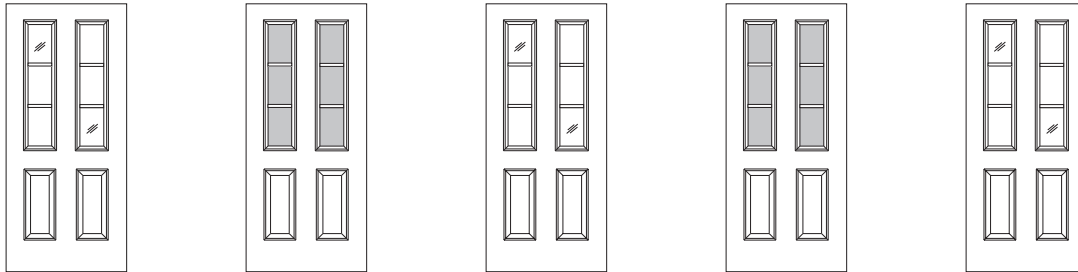

BASIC UNIT PRICING

Basic Unit Includes:

- 4⁹/₁₆" Primed Wood Jamb - Inswing w/Limited Lifetime Warranty
- Brickmould Exterior Casing - Primed
- Aluminum Adjustable Sill - Mill Finish
  - w/Hardwood Threshold & Interior Strip
  - w/Protective Sill Cover
- Compression Weatherstrip, Corner Seals & Bulb/Fin Door Bottom
- 4" x 4" Zinc Dichromate Hinges
- Single Bore - 3'-0" - 2³/₄" Backset (2¹/₈" Facebore)
  2'-6", 2'-8" & 2'-10" - 2³/₈" Backset (2¹/₈" Facebore)
- Double Door Units - White Ultimate Astragal w/Bolts

SINGLE DOOR OPTIONS		6'-6" / 6'-8"
• 6⁹/₁₆" Primed Wood Frame - Inswing	ADD	$31.00
• Flat Casing - Primed 1¹/₁₆" x 3¹/₂"	ADD	22.00
• Oak Sill (with 3¹/₂" sill horns) - 4⁹/₁₆" Wall	ADD	22.00
– 6⁹/₁₆" Wall	ADD	35.00
• Deadbolt Prep (2¹/₈" Facebore)	ADD	11.00
• No Primed Brickmould	DEDUCT	-14.00
• Outswing (Mill Finish)	ADD	25.00
• Weather Out Flashing System - 4⁹/₁₆" Wall	ADD	23.70
For other Door Options, refer to Options Section (OPT).		

6'-6" & 6'-8" DOORS

Size	Low-E 3-Light Fixed Grilles	Rain Glass 3-Light Fixed Grilles	Low-E 3-Light Simulated Divided Lights	Rain Glass 3-Light Simulated Divided Lights	Clear GBG 1¹/₁₆" Contoured Grilles White (WH)
	GL-692FG3-LE	GL-692FG3-RN	GL-692SD3-LE	GL-692SD3-RN	GL-692CM3
2'-8" x 6'-6"	$621.00	$690.00	$841.00	<i>$906.00</i>	$588.00
3'-0"	621.00	690.00	841.00	<i>906.00</i>	588.00
2'-8" x 6'-8"	$589.00	$658.00	$813.00	<i>$888.00</i>	$557.00
2'-10"	589.00	658.00	813.00	<i>888.00</i>	557.00
3'-0"	589.00	658.00	813.00	<i>888.00</i>	557.00