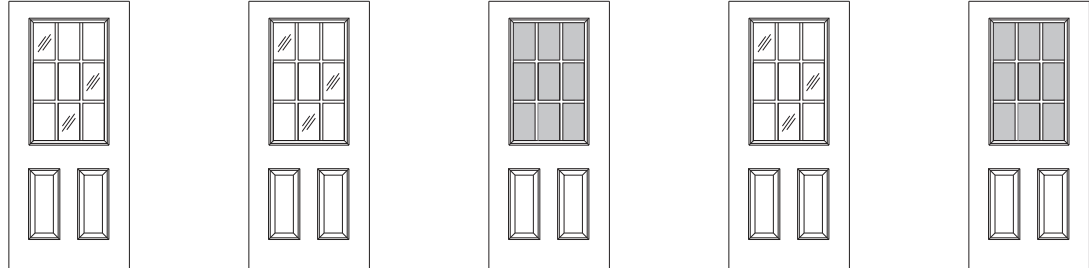

Size	Clear 9-Light Fixed Grilles GL-684FG9	Low-E 9-Light Fixed Grilles GL-684FG9-LE	Rain Glass 9-Light Fixed Grilles GL-684FG9-RN	Low-E 9-Light Simulated Di- vided Lights GL-684SD9-LE	Rain Glass 9-Light Simulated Di- vided Lights GL-684SD9-RN
2'-6" x 6'-6"	$496.00	$560.00	–	–	–
2'-8"	496.00	560.00	$590.00	$736.00	<i>$875.00</i>
3'-0"	496.00	560.00	590.00	736.00	<i>875.00</i>
2'-6" x 6'-8"	$471.00	$529.00	–	–	–
2'-8"	471.00	529.00	$565.00	$713.00	<i>$855.00</i>
2'-10"	471.00	529.00	565.00	713.00	<i>855.00</i>
3'-0"	471.00	529.00	565.00	713.00	<i>855.00</i>

Decorative door light designs are available. Please contact BROSCO.

GL = Gladiator®

Custom Glass Options available. Please inquire with the BROSCO Special Order Department.

**DOUBLE DOOR UNIT = Basic Set-up Unit
TIMES 2 PLUS $113.00**

NOTES: Items priced in *italics* are factory order – please allow additional lead time.
All Micro Granite and Rain glass are Low-E.
☼ Lights extend past panels.
White Grilles are BROSCO's standard stock color. Other grille colors available factory order (Champagne, Bronze, Tan), please allow additional lead time.

Clear Glass Doors