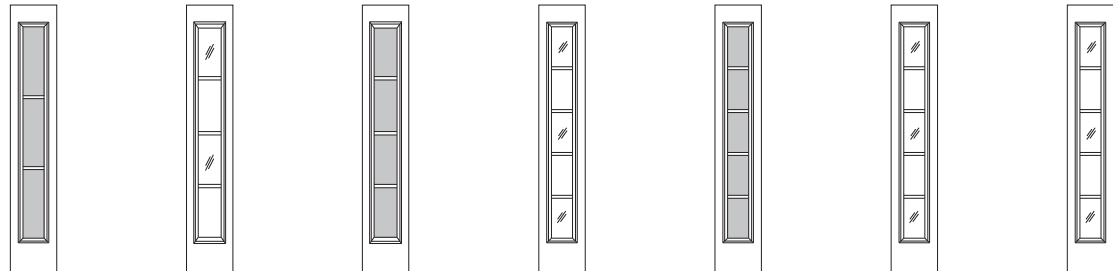

Rain Glass 3-Light Simulated Divided Lights	Low-E 4-Light Simulated Divided Lights	Rain Glass 4-Light Simulated Divided Lights	Low-E 5-Light Simulated Divided Lights	Rain Glass 5-Light Simulated Divided Lights	Clear GBG 1 1/16" Contoured Grilles White (WH)	Low-E GBG 1 1/16" Contoured Grilles White (WH)
	1'-0" / 1'-2"	1'-0" / 1'-2"	1'-0" / 1'-2"	1'-0" / 1'-2"	1'-0" / 1'-2"	0'-10" / 1'-0" / 1'-2"	0'-10" / 1'-0" / 1'-2"
6'-8" Ht.	GL-690SD3-RN	GL-690SD4-LE	GL-690SD4-RN	GL-690SD5-LE	GL-690SD5-RN	GL-690CM5	GL-690CM5-LE
Add for 1 Sdlt. Unit	<i>$ 724.00</i>	<i>$ 596.00</i>	<i>$ 724.00</i>	$ 596.00	<i>$ 724.00</i>	$427.00	$460.00
Add for 2 Sdlt. Units	<i>1,353.00</i>	<i>1,097.00</i>	<i>1,353.00</i>	1,097.00	<i>1,353.00</i>	759.00	825.00

GL = Gladiator®

Decorative sidelight designs are available. Please contact BROSCO.

COMBINATION STORM DOOR ADAPTER:

	FJP Up to 7'-0" Height Applied (each post)	Clear Pine Up to 7'-0" Height Applied (each post)	Clad Plus II ** 6'-8" Height Applied (each post)	FrameSaver Up to 7'-0" Height Applied (each post)
4-9/16" Jamb	$ 41.00	$ 47.00	$ 44.00	$ 53.00
6-9/16" Jamb	105.00	117.00	102.00	133.00

Custom Glass Options available.
Please inquire with the
BROSCO Special Order Department.

NOTES: Items priced in *italics* are factory order – please allow additional lead time.
Additional GBG options available as factory order, please inquire.
All Micro Granite and Rain glass are Low-E.
** Clad Plus II Storm Door Adapters are compatible with Clad Plus II Frames only.
White Grilles are BROSCO's standard stock color. Other grille colors available factory order (Champagne, Bronze, Tan), please allow additional lead time.

Clear Glass Sidelights