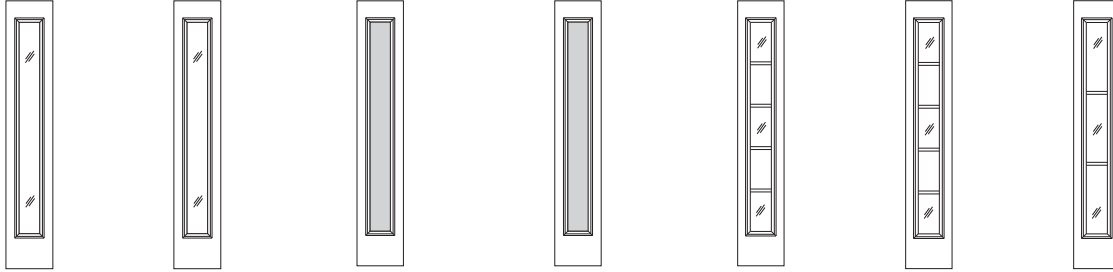

Stand-alone Sidelights and Double Doors with Sidelights **cannot** be priced using this format. Please contact BROSCO for Pricing.

6'-8" SIDELIGHTS

Sidelight Entry Units feature a **Mull Post System** as standard.
Pricing based on a 3'-0" door with Sidelights.
For Jamb-to-Jamb Sidelight Units or Door Size other than 3'-0" - contact BROSCO.