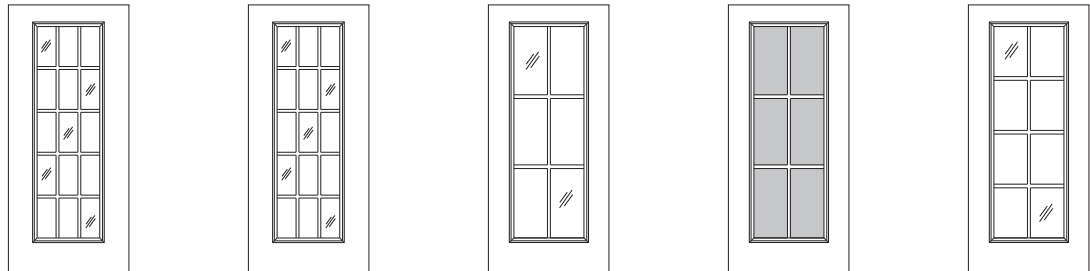

Size	Clear 15-Light Fixed Grilles	Low-E 15-Light Fixed Grilles	Low-E 6-Light Simulated Divided Lights	Rain Glass 6-Light Simulated Divided Lights	Low-E 8-Light Simulated Divided Lights
	GL-686FG15	GL-686FG15-LE	CT-686SD6-LE	CT-686SD6-RN	CT-686SD8-LE
2'-6" x 6'-6"	$578.00	$634.00	$805.00	$985.00	$805.00
2'-8"	578.00	634.00	–	–	805.00
3'-0"	578.00	634.00	–	–	805.00
2'-6" x 6'-8"	$553.00	$609.00	$783.00	$964.00	$783.00
2'-8"	553.00	609.00	–	–	783.00
2'-10"	553.00	609.00	–	–	783.00
3'-0"	553.00	609.00	–	–	783.00

Decorative door light designs are available. Please contact BROSCO.

GL = Gladiator®

Custom Glass Options available. Please inquire with the BROSCO Special Order Department.

**DOUBLE DOOR UNIT = Basic Set-up Unit
TIMES 2 PLUS $113.00**

NOTES: Items priced in *italics* are factory order – please allow additional lead time.

All Micro Granite and Rain glass are Low-E.

White Grilles are BROSCO's standard stock color. Other grille colors available factory order (Champagne, Bronze, Tan), please allow additional lead time.