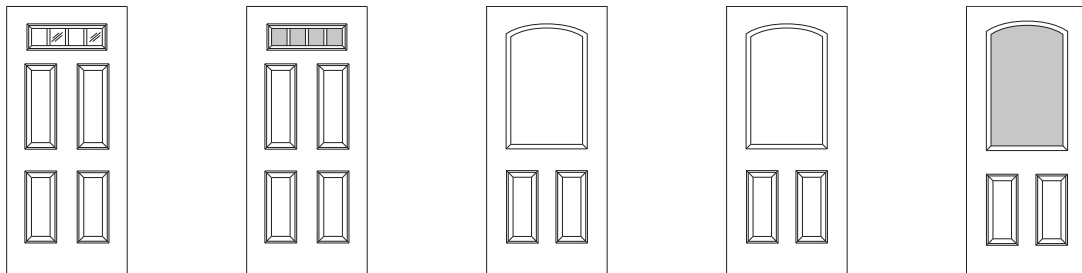

Size	Clear 4-Light Fixed Grilles	Rain Glass 4-Light Fixed Grilles	Clear	Low-E	Rain Glass
	GL-662FG4	GL-662FG4-RN	GL-673CL	GL-673LE	GL-673RN
2'-8" x 6'-6"	$503.00	$549.00	–	–	–
3'-0"	503.00	549.00	–	–	–
2'-6" x 6'-8"	$472.00	$518.00	<i>$670.00</i>	<i>$718.00</i>	<i>$727.00</i>
2'-10"	472.00	518.00	<i>670.00</i>	<i>718.00</i>	<i>727.00</i>
3'-0"	472.00	518.00	<i>670.00</i>	<i>718.00</i>	<i>727.00</i>

GL = Gladiator®

Custom Glass Options available. Please inquire with the BROSCO Special Order Department.

DOUBLE DOOR UNIT = Basic Set-up Unit TIMES 2 PLUS $113.00

NOTES: Items priced in *italics* are factory order – please allow additional lead time.

All Micro Granite and Rain glass are Low-E.

White Grilles are BROSCO's standard stock color. Other grille colors available factory order (Champagne, Bronze, Tan), please allow additional lead time.