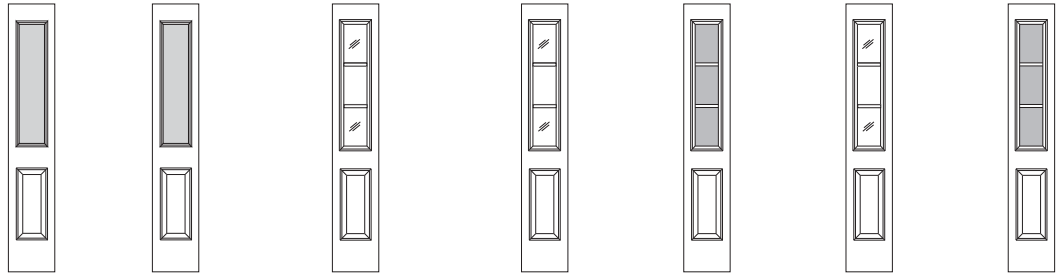

Micro Granite	Rain	Clear 3-Light Fixed Grilles		Low-E 3-Light Fixed Grilles	Rain 3-Light Fixed Grilles	Low-E 3-Light Simulated Divided Lights	Rain 3-Light Simulated Divided Lights
	1'-0" / 1'-2"	1'-0" / 1'-2"	0'-10"	1'-0" / 1'-2"	1'-0" / 1'-2"	1'-0" / 1'-2"	1'-0" / 1'-2"	1'-0" / 1'-2"
6'-8" Ht.	GL-692MG	GL-692RN	GL-692FG3		GL-692FG3-LE	GL-692FG3-RN	GL-692SD3-LE	GL-692SD3-RN
Add for 1 Sdlt. Unit	$466.00	$456.00	$494.00	$396.00	$433.00	$465.00	$528.00	$ 624.00
Add for 2 Sdlt. Units	837.00	817.00	893.00	697.00	771.00	835.00	961.00	1,153.00