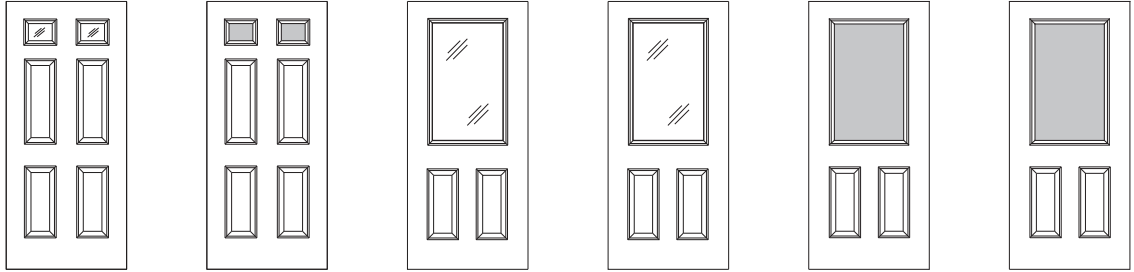

BASIC UNIT PRICING

6'-6" & 6'-8" DOORS

Size	Clear GL-680CL	Rain Glass GL-680RN	Clear GL-684CL	Low-E GL-684LE	Micro Granite GL-684MG	Rain Glass GL-684RN
2'-6" x 6'-6"	$485.00 ☼	$569.00 ☼	$496.00	$557.00	<i>$603.00</i>	–
2'-8"	485.00	569.00	496.00	557.00	603.00	$582.00
3'-0"	485.00	569.00	496.00	557.00	603.00	582.00
2'-6" x 6'-8"	$454.00 ☼	$537.00 ☼	$465.00	$530.00	<i>$586.00</i>	–
2'-8"	454.00	537.00	465.00	530.00	586.00	$557.00
2'-10"	454.00	537.00	465.00	530.00	586.00	557.00
3'-0"	454.00	537.00	465.00	530.00	586.00	557.00