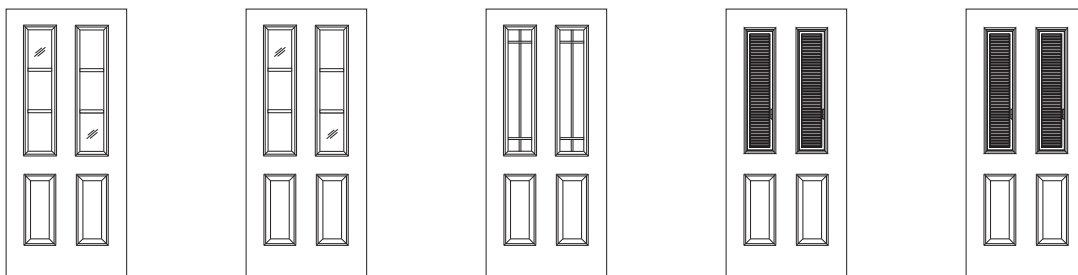

Size	Low-E GBG 1¹/₁₆" Contoured Grilles White (WH)	Low-E GBG 5/8" Internal Grilles White (WH)	Low-E GBG 5/8" Prairie Grilles White (WH)	Clear Raise, Lower & Tilt Blinds	Low-E Raise, Lower & Tilt Blinds
	GL-692CM3-LE	GL-692IM3-LE	GL-692PM-LE	GL-692RLB	GL-692RLB-LE
2'-8" x 6'-6"	$617.00	<i>$819.00</i>	<i>$705.00</i>	$997.00	<i>$1,032.00</i>
3'-0"	617.00	<i>819.00</i>	<i>705.00</i>	997.00	<i>1,032.00</i>
2'-8" x 6'-8"	$586.00	<i>$788.00</i>	<i>$676.00</i>	$966.00	<i>$1,004.00</i>
2'-10"	586.00	<i>788.00</i>	<i>676.00</i>	966.00	<i>1,004.00</i>
3'-0"	586.00	<i>788.00</i>	<i>676.00</i>	966.00	<i>1,004.00</i>

NOTES: Items priced in *italics* are factory order – please allow additional lead time.
All Micro Granite and Rain glass are Low-E.
White Grilles are BROSCO's standard stock color. Other grille colors available factory order (Champagne, Bronze, Tan), please allow additional lead time.