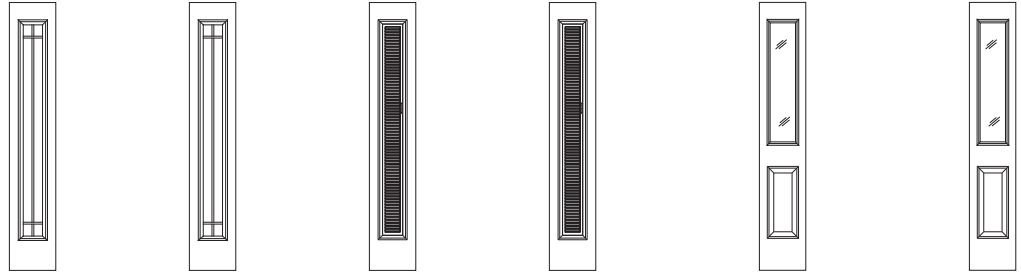

6'-8" SIDELIGHTS

	Low-E GBG 5/8" Prairie Grilles White (WH)	Low-E Prairie Fixed Grilles	Clear Raise, Lower & Tilt Blinds	Clear Raise, Lower & Tilt Blinds	Clear		Low-E
	0'-10" / 1'-0" / 1'-2"	0'-10"	0'-10" / 1'-0" / 1'-2"	1'-0" / 1'-2"	0'-10"	1'-0" / 1'-2"	1'-0" / 1'-2"
6'-8" Ht.	GL-690PM-LE	GL-690PFG-LE	GL-690RLB	GL-690RLB-LE	GL-692CL		GL-692LE
Add for 1 Sdlt. Unit	$526.00	$509.00	$ 747.00	$ 809.00	$478.00	$410.00	$427.00
Add for 2 Sdlt. Units	957.00	923.00	1,399.00	1,523.00	861.00	725.00	759.00