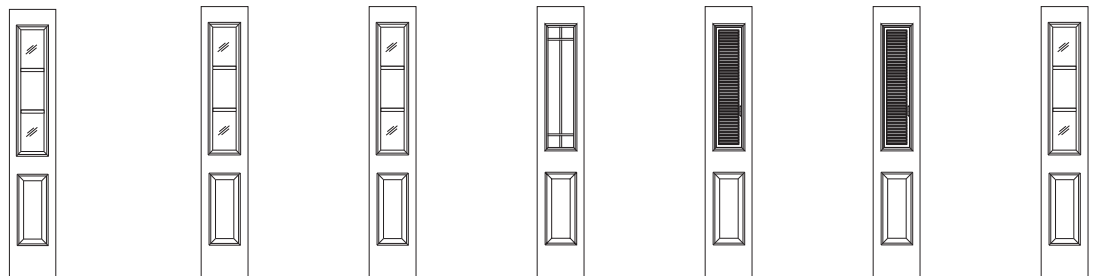

Clear GBG 11/16" Contoured Grilles White (WH)		Low-E GBG 11/16" Contoured Grilles White (WH)	Low-E GBG 5/8" Internal Grilles White (WH)	Low-E GBG 5/8" Prairie Grilles White (WH)	Clear Raise, Lower & Tilt Blinds	Low-E Raise, Lower & Tilt Blinds	Clear 3-Light Fixed Grilles and Grilles Between Glass
	0'-10"	1'-0" / 1'-2"	1'-0" / 1'-2"	1'-0" / 1'-2"	0'-10" / 1'-0" / 1'-2"	1'-0" / 1'-2"	1'-0" / 1'-2"	1'-0" / 1'-2"
6'-8" Ht.	GL-692CM3		GL-692CM3-LE	GL-692IM3-LE	GL-692PM-LE	GL-692RLB	GL-692RLB-LE	GL-692FGBG3
Add for 1 Sdlt. Unit	$490.00	$403.00	$420.00	$530.00	$472.00	$624.00	$640.00	$434.00
Add for 2 Sdlt. Units	885.00	711.00	745.00	965.00	849.00	1,153.00	1,185.00	773.00

Clear Glass Sidelights