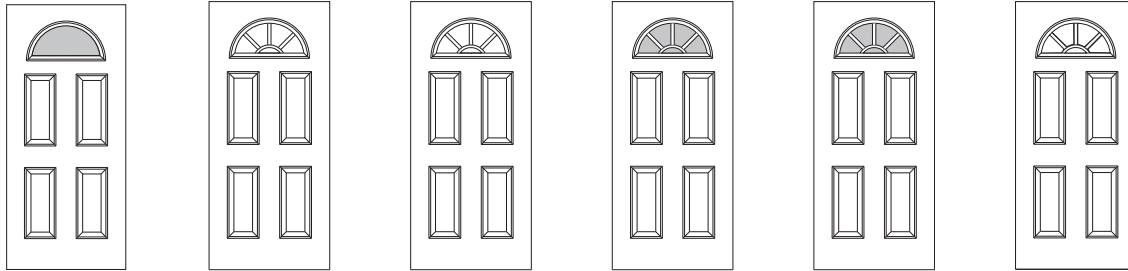

BASIC UNIT PRICING

Basic Unit Includes:

- 4⁹/₁₆" Primed Wood Jamb - Inswing w/Limited Lifetime Warranty
- Brickmould Exterior Casing - Primed
- Aluminum Adjustable Sill - Mill Finish
  - w/Hardwood Threshold & Interior Strip
  - w/Protective Sill Cover
- Compression Weatherstrip, Corner Seals & Bulb/Fin Door Bottom
- 4" x 4" Zinc Dichromate Hinges
- Single Bore - 3'-0" - 2³/₄" Backset (2¹/₈" Facebore)
  2'-6", 2'-8" & 2'-10" - 2³/₈" Backset (2¹/₈" Facebore)
- Double Door Units - White Ultimate Astragal w/Bolts

SINGLE DOOR OPTIONS		6'-6" / 6'-8"
• 6⁹/₁₆" Primed Wood Frame - Inswing	ADD	$31.00
• Flat Casing - Primed 1¹/₁₆" x 3¹/₂"	ADD	22.00
• Oak Sill (with 3¹/₂" sill horns) - 4⁹/₁₆" Wall	ADD	22.00
– 6⁹/₁₆" Wall	ADD	35.00
• Deadbolt Prep (2¹/₈" Facebore)	ADD	11.00
• No Primed Brickmould	DEDUCT	-14.00
• Outswing (Mill Finish)	ADD	25.00
• Weather Out Flashing System - 4⁹/₁₆" Wall	ADD	23.70
For other Door Options, refer to Options Section (OPT).		

6'-6" & 6'-8" DOORS

Size	Rain Glass	Clear 5-Light Fixed Grilles	Low-E 5-Light Fixed Grilles	Micro Granite 5-Light Fixed Grilles	Rain Glass 5-Light Fixed Grilles	Low-E GBG 5/8" Internal Grilles White (WH)
	GL-659RN	GL-659FG5	GL-659FG5-LE	GL-659FG5-MG	GL-659FG5-RN	GL-659IM5-LE
2'-8" x 6'-8"	$506.00	$484.00	$494.00	$538.00	$528.00	$575.00
2'-10"	506.00	484.00	494.00	538.00	528.00	575.00
3'-0"	506.00	484.00	494.00	538.00	528.00	575.00