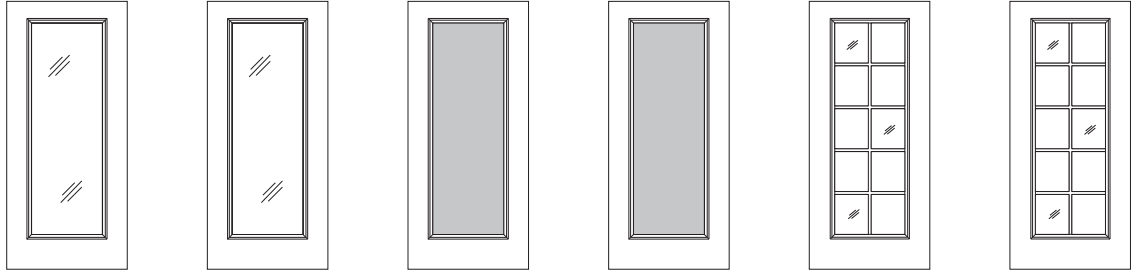

BASIC UNIT PRICING

6'-6" & 6'-8" DOORS

Size	Clear	Low-E	Micro Granite	Rain Glass	Clear 10-Light Fixed Grilles	Low-E 10-Light Fixed Grilles
	GL-686CL	GL-686LE	GL-686MG	GL-686RN	GL-686FG10	GL-686FG10-LE
2'-6" x 6'-6"	$558.00	$632.00	$824.00	$750.00	$601.00	$666.00
2'-8"	558.00	632.00	824.00	750.00	601.00	666.00
3'-0"	558.00	632.00	824.00	750.00	601.00	666.00
2'-6" x 6'-8"	$532.00	$606.00	$799.00	$724.00	$575.00	$640.00
2'-8"	532.00	606.00	799.00	724.00	575.00	640.00
2'-10"	532.00	606.00	799.00	724.00	575.00	640.00
3'-0"	532.00	606.00	799.00	724.00	575.00	640.00