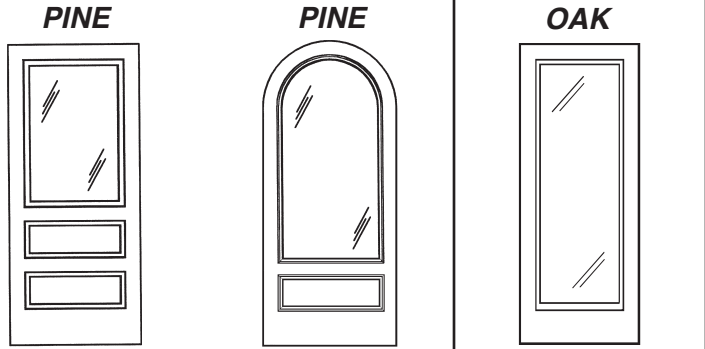

FACTORY ORDER

Carton Packed
Combination Door with
Screen and Sash

SIZE	Countryside #55-B with Screen & Sash	Traditional 1-Light Circle Top with Screen & Sash♦	Oak Ultra-Vu with Screen & Sash
2'-6" x 6'-9"	<i>$441.00</i>	-	-
2'-8"	<i>441.00</i>	-	<i>$799.00</i>
2'-10"	<i>456.00</i>	-	-
3'-0"	<i>456.00</i>	-	<i>831.00</i>
2'-6" x 7'-1"	<i>482.00</i>	-	-
2'-8"	<i>482.00</i>	<i>$1582.00</i>	-
2'-10"	<i>496.00</i>	<i>1604.00</i>	-
3'-0"	<i>496.00</i>	<i>1604.00</i>	-

Customize your door with these pine grilles –

For Ultra-Vu Doors: 2'-6", 2'-8", 2'-10", 3'-0"

15-Light	Chippendale	Prairie (not available in 2'-6")	Victorian II	Victorian III
<i>$292.00</i>	<i>$281.00</i>	<i>$255.00</i>	<i>$247.00</i>	<i>$343.00</i>

For EZ Change #1 Doors: 2'-6", 2'-8", 2'-10" & 3'-0"

12-Light	Prairie *	Montello
<i>$273.00</i>	<i>$236.00</i>	<i>$247.00</i>

For Colonial, Classic or Countryside Doors
2'-6", 2'-8" & 3'-0"

9-Light
<i>$160.00</i>

Designer Pine Grilles

Scroll Corner
Half Moon
Fan Bracket
Scroll

Designer Grille
shown with Scroll Corner

	Scroll	Fan Bracket
For Ultra-Vu	<i>$179.00</i>	<i>$208.00</i>
For #1 EZ Change	<i>158.00</i>	<i>173.00</i>
For Colonial, Classic Countryside #55-B ♦	<i>136.00</i>	<i>141.00</i>

Available for 2'-6", 2'-8", 2'-10" and 3'-0" doors.

Designer Grille package consists of:

- Rectangle Grille (surround)
- 4 Corner pieces (with fasteners)

NOTES: Items priced in *italics* are factory order. Please allow additional lead time.

♦ All circle top doors are 5/8" oversize in width.

* Available in 2'-8" & 3'-0".

♦ Available in 2'-6", 2'-8" & 3'-0".