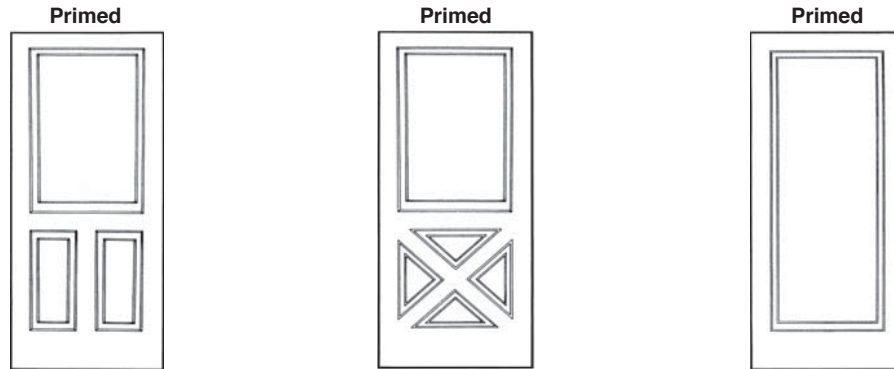

Same high quality Clear Pine doors you're used to with the added value of being primed.

- Engineered Solid Wood Construction – 1¹/₁₆" Thick
- Water Repellent/Preservative Treated
- Door Sweep Included
- Cardboard Wrapped for Protection
- Glazing – 1/8" Tempered Safety Glass
- Aluminum Wire Screen 18 x 16
- Patented "Easy Change" Locking Device with Sure Grip Protecto-Plate

SIZE	Classic Design "B"		Colonial Design "B"		Ultra-Vu	
	Door with Screen & Sash	Door with Screen Only	Door with Screen & Sash	Door with Screen Only	Door with Screen & Sash	Door with Screen Only
2'-0" x 6'-8¹/₂"	–	–	–	–	$578.00	$428.00
2'-6" x 6'-8¹/₂"	$538.00	$441.00	$631.00	$534.00	529.00	392.00
2'-8" x 6'-8¹/₂"	492.00	403.00	623.00	534.00	529.00	392.00
3'-0" x 6'-8¹/₂"	506.00	415.00	637.00	546.00	543.00	402.00
2'-0" x 7'-0¹/₂"	–	–	–	–	636.00	486.00
2'-6" x 7'-0¹/₂"	576.00	479.00	669.00	572.00	623.00	486.00
2'-8" x 7'-0¹/₂"	568.00	479.00	661.00	572.00	623.00	486.00
3'-0" x 7'-0¹/₂"	583.00	492.00	676.00	585.00	577.00	436.00