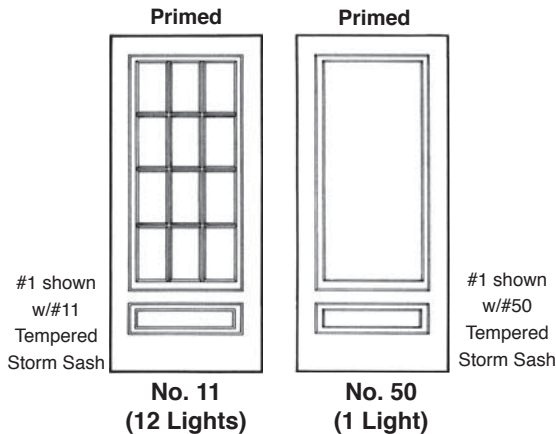

Double Door Astragal 7'-1"	
Pine	$ 96.00
Mahogany	131.00

REPLACEMENT SCREENS and SASH - Page CDC-6

Combination Doors Can Be Trimmed
5/8" off Top Rail
1/4" off Each Stile
2-1/2" off Bottom Rail

SIZE	Door with Screen & Sash		Door with Screen Only
	No. 11	No. 50	No. 1
2'-6" x 6'-8¹/₂"	$636.00	$504.00	$385.00
2'-8" x 6'-8¹/₂"	636.00	504.00	385.00
2'-10" x 6'-8¹/₂"	713.00	565.00	431.00
3'-0" x 6'-8¹/₂"	653.00	517.00	395.00
2'-6" x 7'-0¹/₂"	710.00	578.00	459.00
2'-8" x 7'-0¹/₂"	710.00	578.00	459.00
2'-10" x 7'-0¹/₂"	750.00	602.00	468.00
3'-0" x 7'-0¹/₂"	726.00	590.00	468.00

The "Easy-Change" locking device locks storm and screen inserts in place. A tight, rattle-free weather seal requires only a simple flick of your wrist.

Replacement "Easy Change" Hardware w/Protecto-Plate

- Zinc Dichromate $16.00 Pair
- Satin Nickel 16.00 Pair
- Black 16.00 Pair

(Zinc Dichromate is standard)