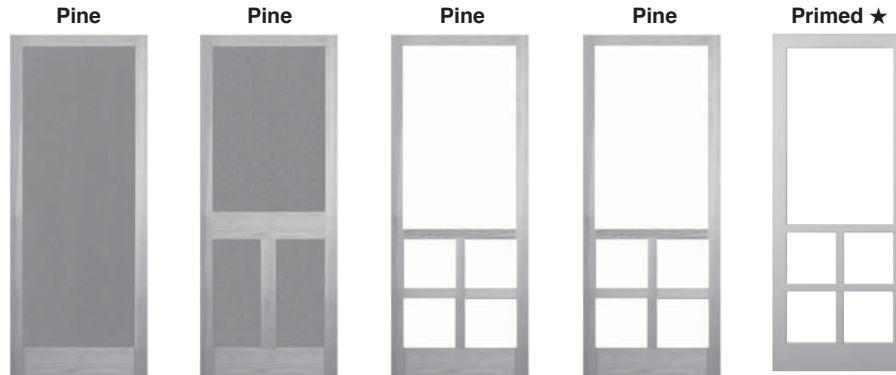

Screen Doors

- Engineered Solid Wood Construction – 1¹/₁₆" thick
- Charcoal Color Aluminum Wire - 18 x 14 mesh
- Water Repellent/Preservative Treated
- Door Sweep – **Not Included**

Screen Doors with removable screen -
Featuring one removable screen, charcoal color fiberglass wire 18 x 16 mesh, with white aluminum surround, mounted to the interior of the door.

SIZE	764-RS w/Removable Screen	GT-100	CP-15	CP-15-RS w/Removable Screen	CP-15P
2'-6" x 6'-7"	-	-	$157.00	-	$250.00
2'-8" x 6'-7"	-	-	157.00	-	250.00
2'-6" x 6'-9"	-	-	157.00	$157.00	218.00
2'-8" x 6'-9"	$147.00	$261.00	157.00	157.00	218.00
2'-10" x 6'-9"	-	-	163.00	-	261.00
3'-0" x 6'-9"	157.00	261.00	167.00	167.00	228.00
2'-10" x 6'-11"	-	-	191.00	-	261.00
2'-6" x 7'-1"	-	-	187.00	-	257.00
2'-8" x 7'-1"	-	345.00	187.00	-	257.00
2'-10" x 7'-1"	-	-	191.00	-	261.00
3'-0" x 7'-1"	-	345.00	173.00	173.00	268.00

Layouts			
	764-RS	GT-100	CP-15
Stiles	3-9/16"	3-9/16"	3-9/16"
Top Rail	3-9/16"	3-9/16"	3-9/16"
Lock Rail	-	7"	2"
Cross Rail	-	-	2"
Bottom Rail	7"	7"	7"
Vertical Rail	-	3-9/16"	2"

Pine Screen Doors Can Be Trimmed

- 5/8" off Top Rail
- 1/4" off Each Stile
- 1-3/4" off Bottom Rail

Now Available as Factory Order

L.C. Schmidt

SIGNATURE DOOR SERIES

The L.C. Schmidt Signature Door Series offers a variety of wood species and standard door designs. This door series also offers the manufacturing flexibility to create custom panel arrangements and stile and rail variations in 1-3/8", 1-3/4" and 2-1/4" thicknesses. Panel doors, French doors, louver doors and transom sash are included in this series.

NOTES: Items priced in *italics* are factory order. Please allow additional lead time.

★ Primed doors are prefit 1/2" to prevent any further cutting of primed edge.